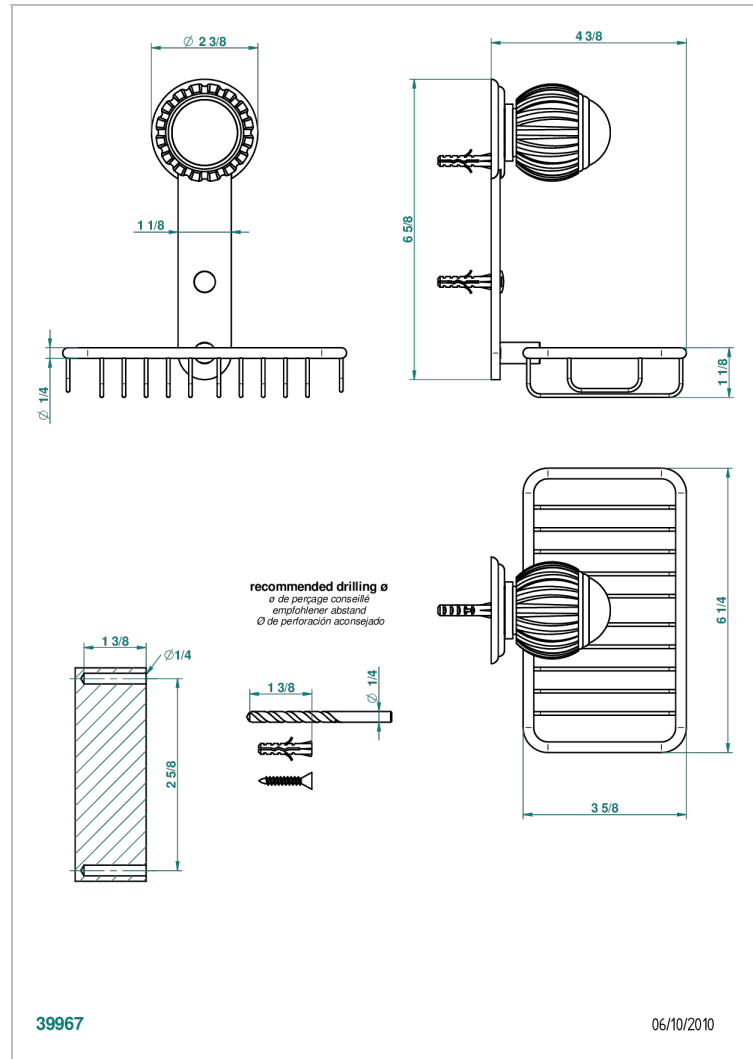

VOGUE RED JASPER

A8N-620

Net soap dish with flange, 160 x 95 mm

CHARACTERISTIC

- Vogue red Jasper
- Net soap dish with flange, 160 x 95 mm

AVAILABLE FINITIONS

Antique nickel - H28
 Black ceram - D30
 Blush PVD - H62
 Brass color PVD - H49
 Brown bronze color PVD - F33
 Gold color PVD - H52

Nickel color PVD - H55
 Polished chrome (color finish) - A02
 Polished chrome / Polished gold (color finish) - G02
 Polished gold (color finish) - F01
 Polished nickel - B01
 Soft gold - F30

Soft matt gold - F31
 Umber PVD - H66
 Varnished matt antique red copper (color finish) - H07