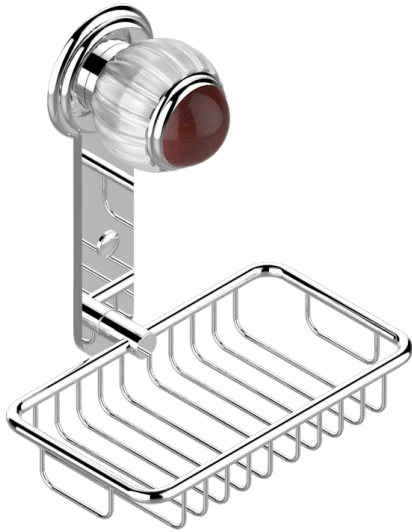

VOGUE RED JASPER

A8N-620

Net soap dish with flange, 160 x 95 mm

CHARACTERISTIC

- Vogue red Jasper
- Net soap dish with flange, 160 x 95 mm

AVAILABLE FINITIONS

Antique nickel - H28
 Black ceram - D30
 Blush PVD - H62
 Brass color PVD - H49
 Brown bronze color PVD - F33
 Gold color PVD - H52

Graphite PVD - H64
 Lacquered light bronze - D01
 Matt Umber PVD - H67
 Matt blush PVD - H60
 Matt brass color PVD - H50
 Matt brown bronze color PVD - F34

Matt chrome - C02
 Matt gold - F07
 Matt gold color PVD - H53
 Matt graphite PVD - H65
 Matt nickel (color finish) - C01
 Matt nickel color PVD - H56

Nickel color PVD - H55
 Polished chrome (color finish) - A02
 Polished chrome / Polished gold (color finish) - G02
 Polished gold (color finish) - F01
 Polished nickel - B01
 Soft gold - F30

Soft matt gold - F31
 Umber PVD - H66
 Varnished matt antique red copper (color finish) - H07