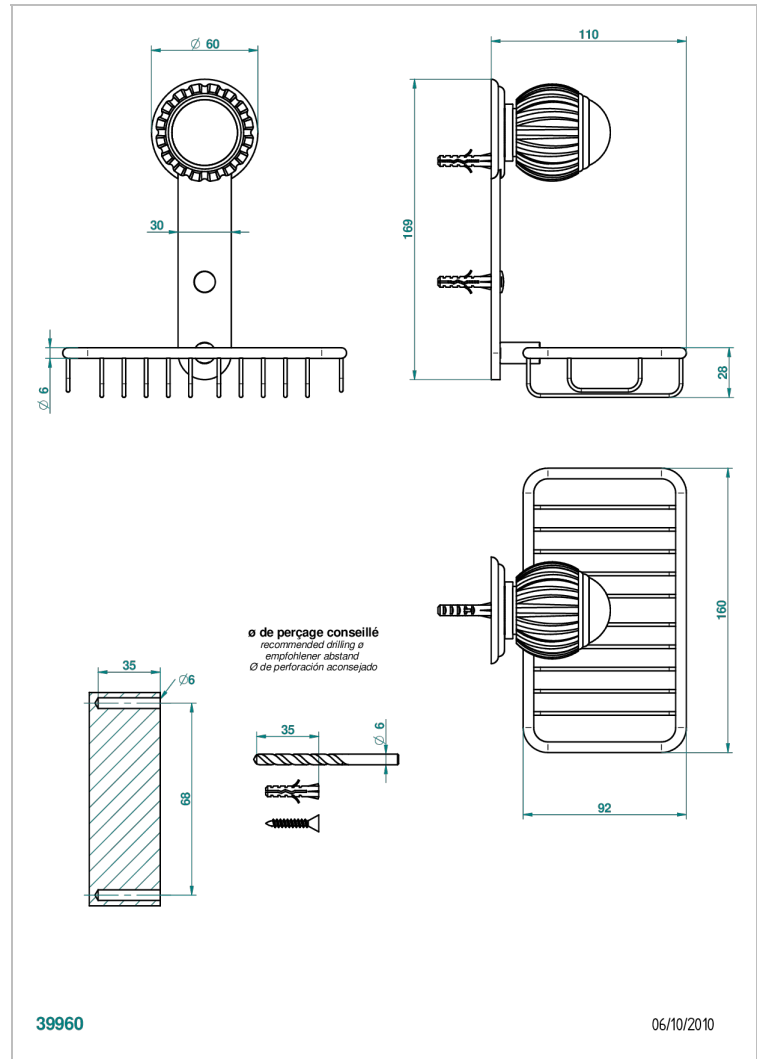

VOGUE MALACHITE

A8M-620

Net soap dish with flange, 160 x 95 mm

THG[®]
PARIS

CHARACTERISTIC

- Vogue Malachite
- Net soap dish with flange, 160 x 95 mm

AVAILABLE FINITIONS

Antique nickel - H28
Black ceram - D30
Blush PVD - H62
Brass color PVD - H49
Brown bronze color PVD - F33
Gold color PVD - H52

Nickel color PVD - H55
Polished chrome (color finish) - A02
Polished chrome / Polished gold (color finish) - G02
Polished gold (color finish) - F01
Polished nickel - B01
Soft gold - F30

Soft matt gold - F31
Umber PVD - H66
Varnished matt antique red copper (color finish) - H07