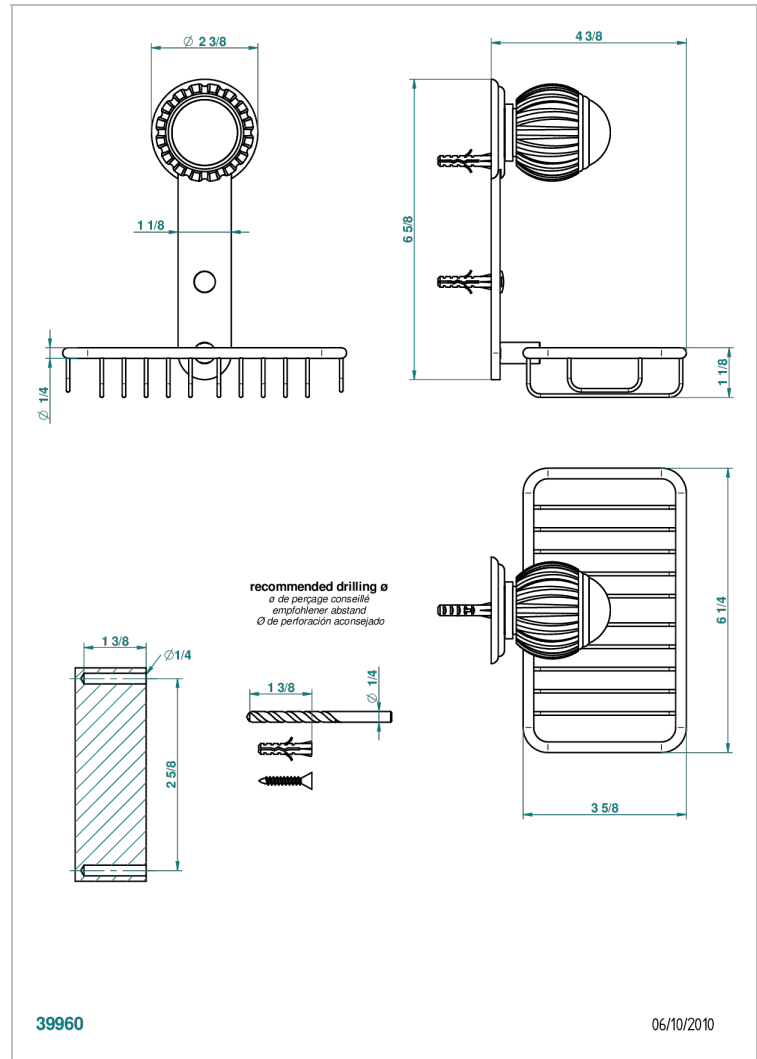

VOGUE MALACHITE

A8M-620

Net soap dish with flange, 160 x 95 mm

CHARACTERISTIC

- Vogue Malachite
- Net soap dish with flange, 160 x 95 mm

AVAILABLE FINITIONS

Antique nickel - H28
 Black ceram - D30
 Blush PVD - H62
 Brass color PVD - H49
 Brown bronze color PVD - F33
 Gold color PVD - H52

Nickel color PVD - H55
 Polished chrome (color finish) - A02
 Polished chrome / Polished gold (color finish) - G02
 Polished gold (color finish) - F01
 Polished nickel - B01
 Soft gold - F30

Soft matt gold - F31
 Umber PVD - H66
 Varnished matt antique red copper (color finish) - H07