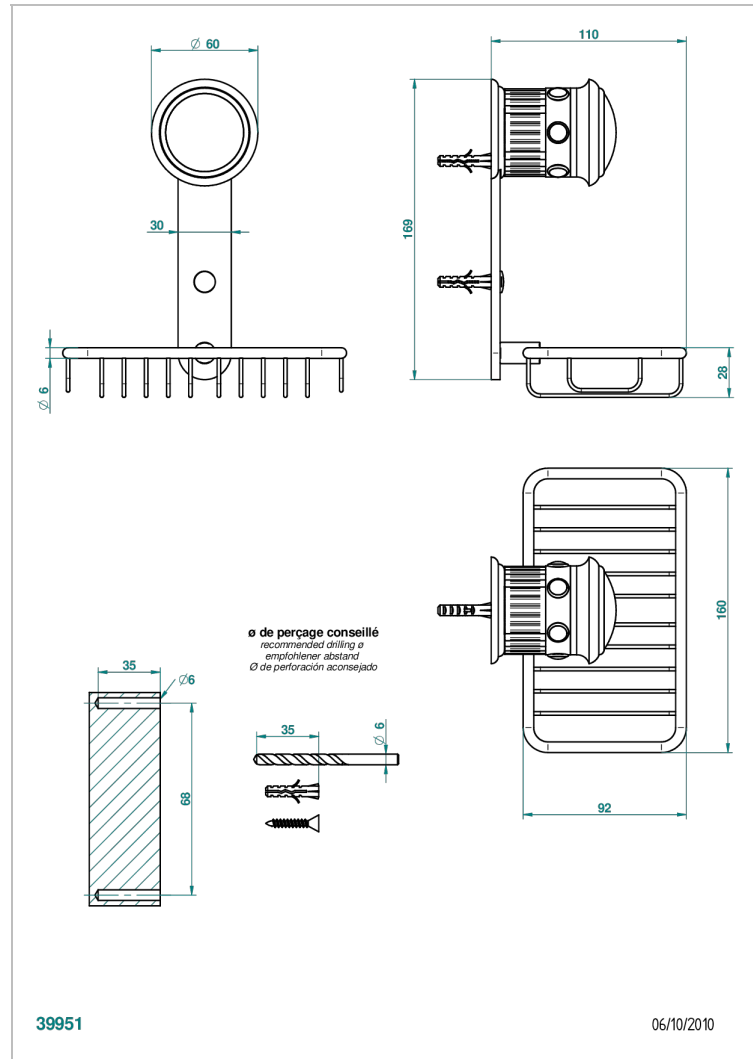

TROCADERO MALACHITE

U7A-620

Soap basket, wall mounted 6"1/4 x 3"5/8

THG[®]
PARIS

CHARACTERISTIC

- Trocadero Malachite
- Soap basket, wall mounted 6"1/4 x 3"5/8

AVAILABLE FINITIONS

Black ceram - D30
Blush PVD - H62
Brass color PVD - H49
Brown bronze color PVD - F33
Chrome polished - A02
Chrome polished / gold polished - G02

Matt nickel color PVD - H56
Nickel antique / Sovereign - H28
Nickel color PVD - H55
Nickel polished - B01
Soft gold - F30
Soft matt gold - F31

Umber PVD - H66