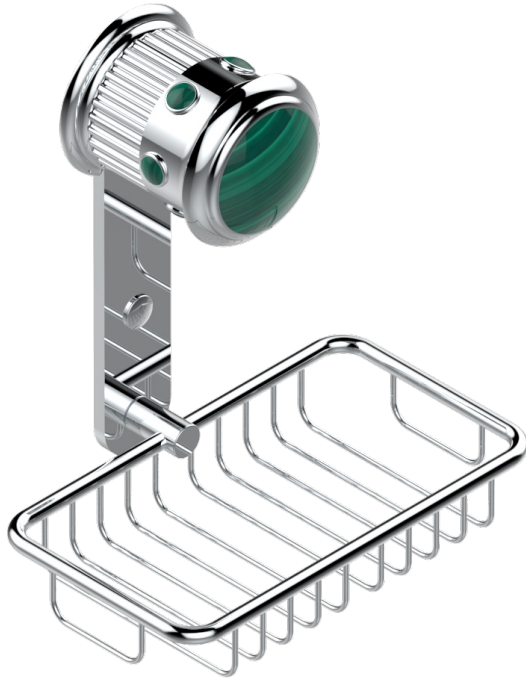

TROCADERO MALACHITE

U7A-620

Soap basket, wall mounted 6"1/4 x 3"5/8

THG[®]
PARIS

CHARACTERISTIC

- Trocadero Malachite
- Soap basket, wall mounted 6"1/4 x 3"5/8

AVAILABLE FINITIONS

Black ceram - D30
Blush PVD - H62
Brass color PVD - H49
Brown bronze color PVD - F33
Chrome polished - A02
Chrome polished / gold polished - G02

Gold color PVD - H52
Gold mat - F07
Gold polished - F01
Graphite PVD - H64
Matt Umber PVD - H67
Matt blush PVD - H60

Matt brass color PVD - H50
Matt brown bronze color PVD - F34
Matt chrome (American satin) - C02
Matt gold color PVD - H53
Matt graphite PVD - H65
Matt nickel (American satin) - C01

Matt nickel color PVD - H56
Nickel antique / Sovereign - H28
Nickel color PVD - H55
Nickel polished - B01
Soft gold - F30
Soft matt gold - F31

Umber PVD - H66