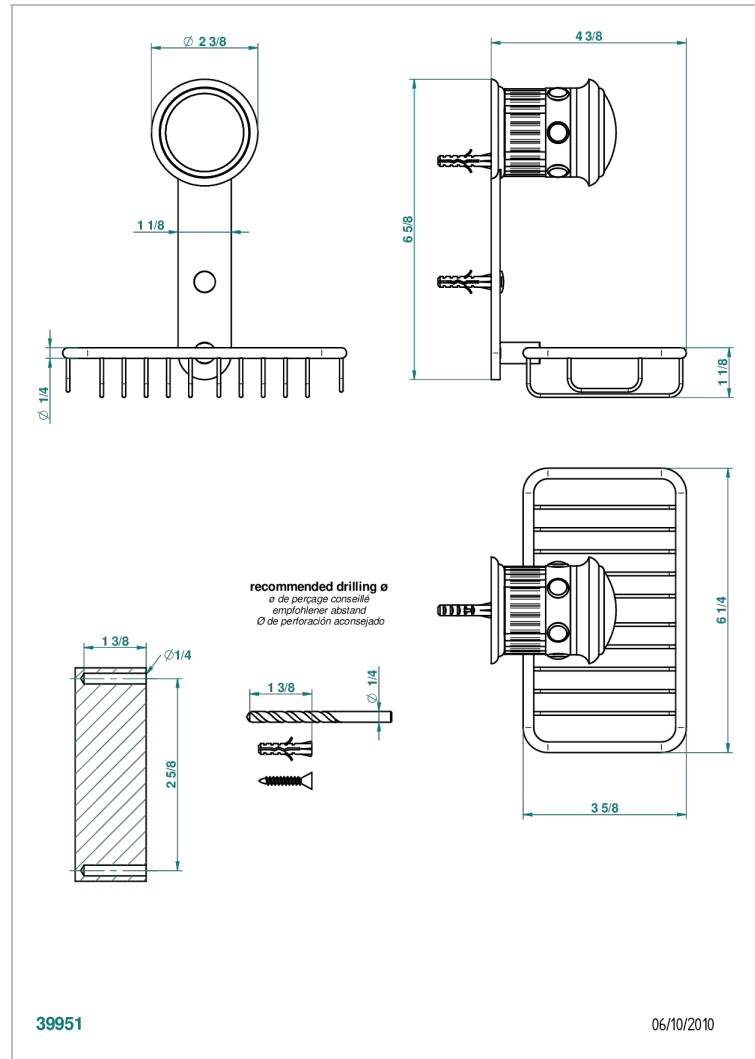

TROCADERO MALACHITE

U7A-620

Soap basket, wall mounted 6"1/4 x 3"5/8

CHARACTERISTIC

- Trocadéro Malachite
- Soap basket, wall mounted 6"1/4 x 3"5/8

AVAILABLE FINITIONS

Black ceram - D30
 Blush PVD - H62
 Brass color PVD - H49
 Brown bronze color PVD - F33
 Chrome polished - A02
 Chrome polished / gold polished - G02

Matt nickel color PVD - H56
 Nickel antique / Sovereign - H28
 Nickel color PVD - H55
 Nickel polished - B01
 Soft gold - F30
 Soft matt gold - F31

Umber PVD - H66