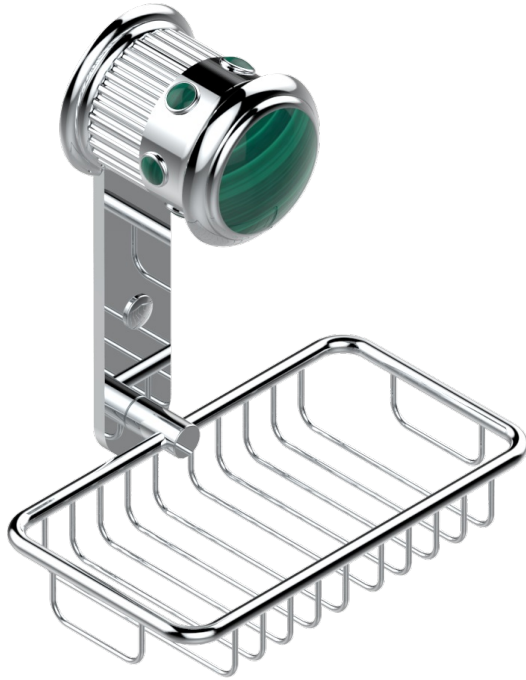

TROCADERO MALACHITE

U7A-620

Soap basket, wall mounted 6"1/4 x 3"5/8

CHARACTERISTIC

- Trocadéro Malachite
- Soap basket, wall mounted 6"1/4 x 3"5/8

AVAILABLE FINITIONS

Black ceram - D30
 Blush PVD - H62
 Brass color PVD - H49
 Brown bronze color PVD - F33
 Chrome polished - A02
 Chrome polished / gold polished - G02

Gold color PVD - H52
 Gold mat - F07
 Gold polished - F01
 Graphite PVD - H64
 Matt Umber PVD - H67
 Matt blush PVD - H60

Matt brass color PVD - H50
 Matt brown bronze color PVD - F34
 Matt chrome (American satin) - C02
 Matt gold color PVD - H53
 Matt graphite PVD - H65
 Matt nickel (American satin) - C01

Matt nickel color PVD - H56
 Nickel antique / Sovereign - H28
 Nickel color PVD - H55
 Nickel polished - B01
 Soft gold - F30
 Soft matt gold - F31

Umber PVD - H66