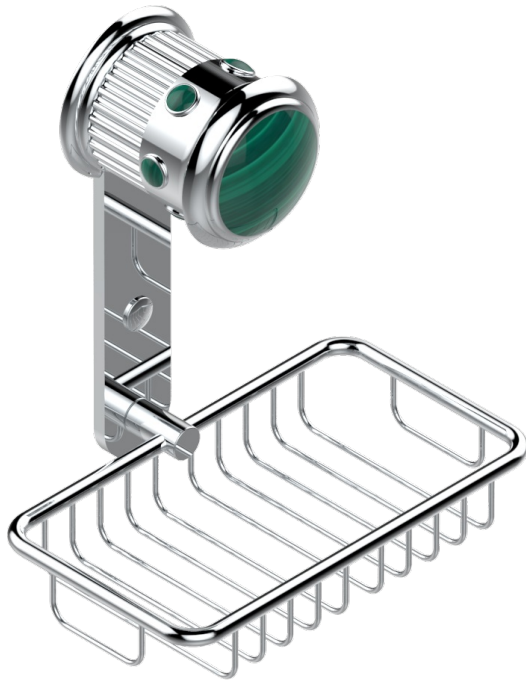

TROCADERO MALACHITE

U7A-620

Net soap dish with flange, 160 x 95 mm

THG[®]
PARIS

CHARACTERISTIC

- Trocadéro Malachite
- Net soap dish with flange, 160 x 95 mm

AVAILABLE FINITIONS

Antique nickel - H28
Black ceram - D30
Blush PVD - H62
Brass color PVD - H49
Brown bronze color PVD - F33
Gold color PVD - H52

Graphite PVD - H64
Matt Umber PVD - H67
Matt blush PVD - H60
Matt brass color PVD - H50
Matt brown bronze color PVD - F34
Matt chrome - C02

Matt gold - F07
Matt gold color PVD - H53
Matt graphite PVD - H65
Matt nickel (color finish) - C01
Matt nickel color PVD - H56
Nickel color PVD - H55

Polished chrome (color finish) - A02
Polished chrome / Polished gold (color finish) - G02
Polished gold (color finish) - F01
Polished nickel - B01
Soft gold - F30
Soft matt gold - F31
Umber PVD - H66