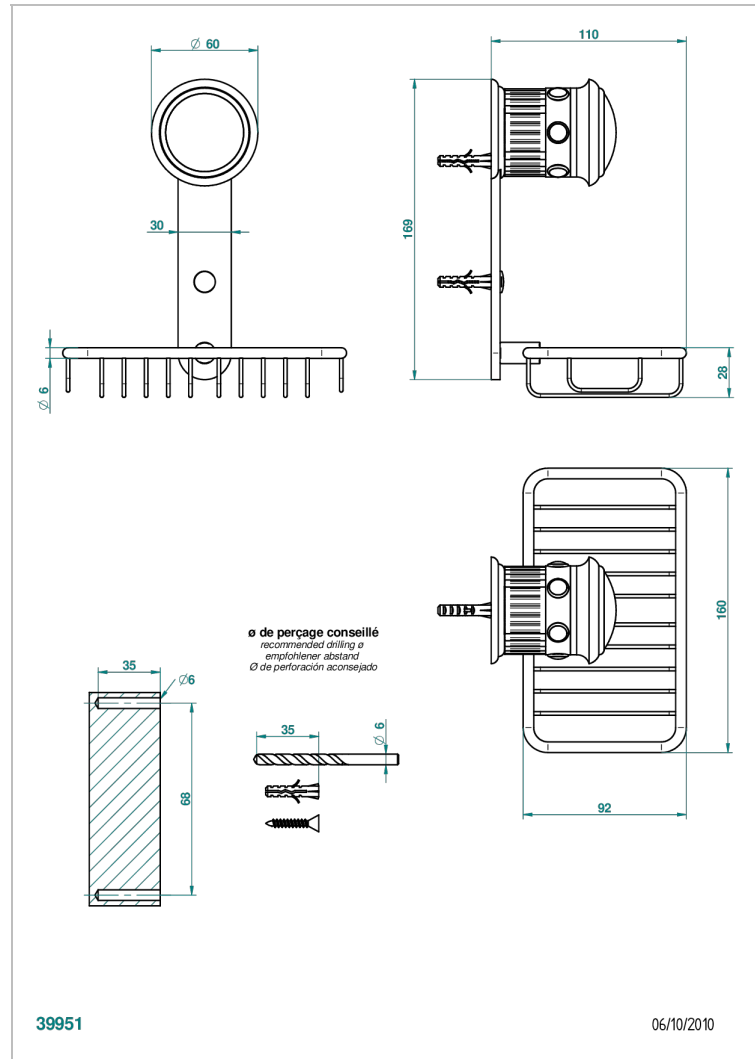

TROCADERO MALACHITE

U7A-620

Net soap dish with flange, 160 x 95 mm

THG[®]
PARIS

CHARACTERISTIC

- Trocadéro Malachite
- Net soap dish with flange, 160 x 95 mm

AVAILABLE FINITIONS

Antique nickel - H28
Black ceram - D30
Blush PVD - H62
Brass color PVD - H49
Brown bronze color PVD - F33
Gold color PVD - H52