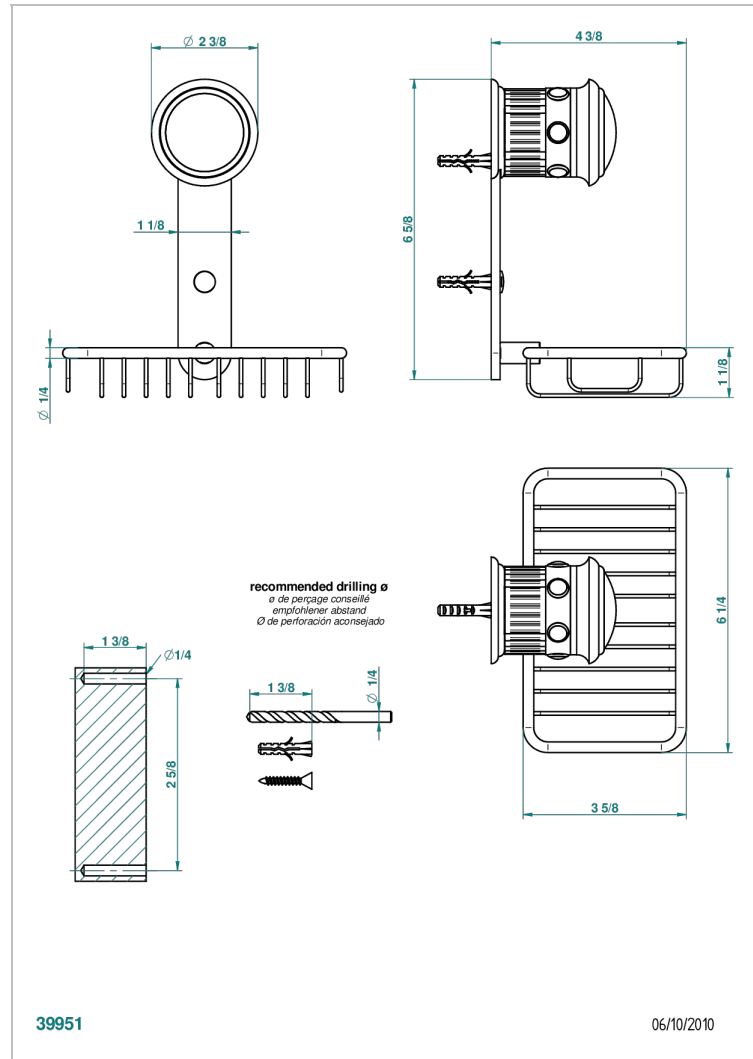

TROCADERO MALACHITE

U7A-620

Net soap dish with flange, 160 x 95 mm

CHARACTERISTIC

- Trocadero Malachite
- Net soap dish with flange, 160 x 95 mm

AVAILABLE FINITIONS

Antique nickel - H28
 Black ceram - D30
 Blush PVD - H62
 Brass color PVD - H49
 Brown bronze color PVD - F33
 Gold color PVD - H52