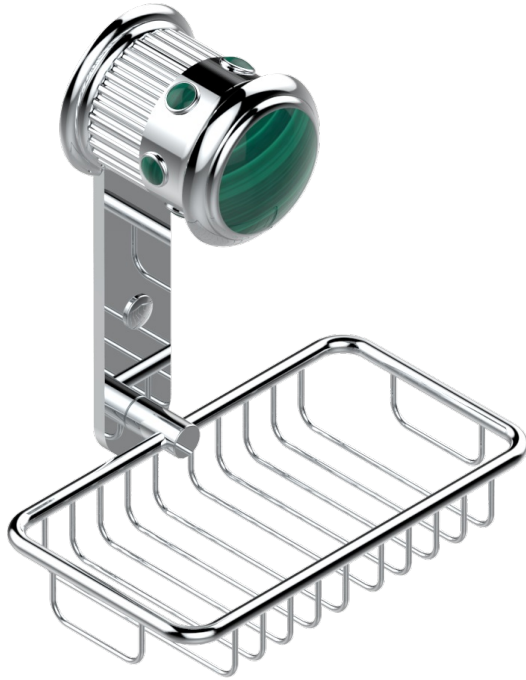

TROCADERO MALACHITE

U7A-620

Net soap dish with flange, 160 x 95 mm

CHARACTERISTIC

- Trocadero Malachite
- Net soap dish with flange, 160 x 95 mm

AVAILABLE FINITIONS

Antique nickel - H28
 Black ceram - D30
 Blush PVD - H62
 Brass color PVD - H49
 Brown bronze color PVD - F33
 Gold color PVD - H52

Graphite PVD - H64
 Matt Umber PVD - H67
 Matt blush PVD - H60
 Matt brass color PVD - H50
 Matt brown bronze color PVD - F34
 Matt chrome - C02

Matt gold - F07
 Matt gold color PVD - H53
 Matt graphite PVD - H65
 Matt nickel (color finish) - C01
 Matt nickel color PVD - H56
 Nickel color PVD - H55

Polished chrome (color finish) - A02
 Polished chrome / Polished gold (color finish) - G02
 Polished gold (color finish) - F01
 Polished nickel - B01
 Soft gold - F30
 Soft matt gold - F31
 Umber PVD - H66