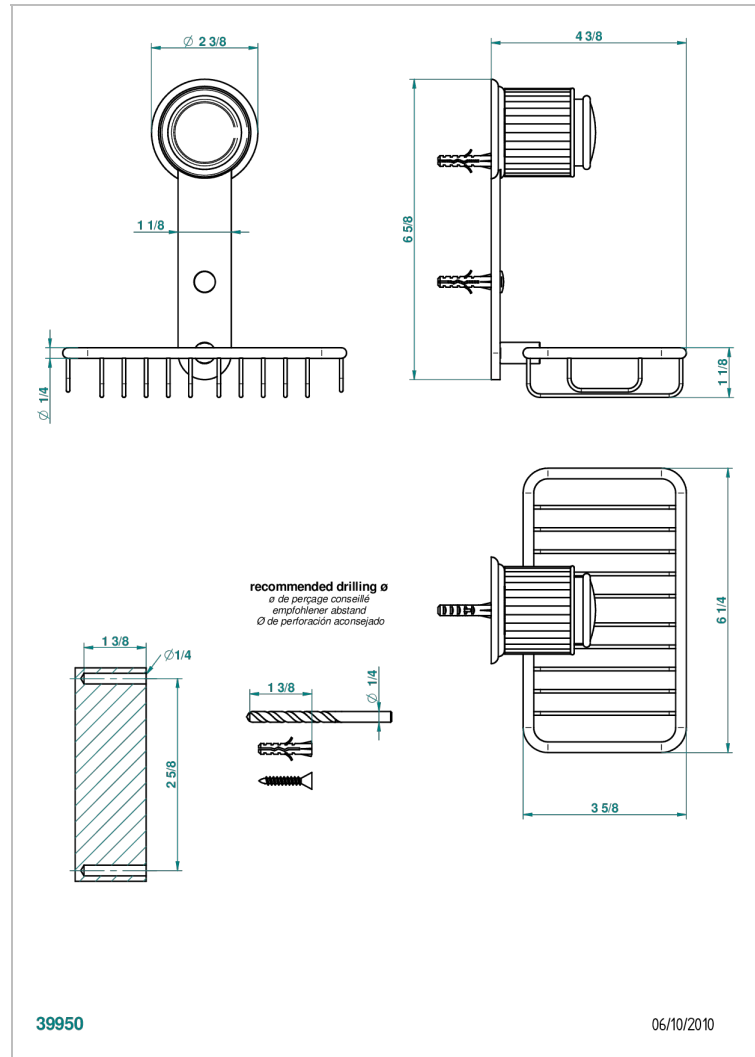

JAIPUR METAL

A9F-620

Soap basket, wall mounted 6"1/4 x 3"5/8

CHARACTERISTIC

- Jaipur Metal
- Soap basket, wall mounted 6"1/4 x 3"5/8

AVAILABLE FINITIONS

Black ceram - D30
 Blush PVD - H62
 Brass color PVD - H49
 Brown bronze color PVD - F33
 Chrome polished - A02
 Chrome polished / gold polished - G02

Copper antique matt, coated - H07
 Gold color PVD - H52
 Gold mat - F07
 Gold polished - F01
 Graphite PVD - H64
 Light coated bronze - D01

Matt Umber PVD - H67
 Matt blush PVD - H60
 Matt brass color PVD - H50
 Matt brown bronze color PVD - F34
 Matt chrome (American satin) - C02
 Matt gold color PVD - H53