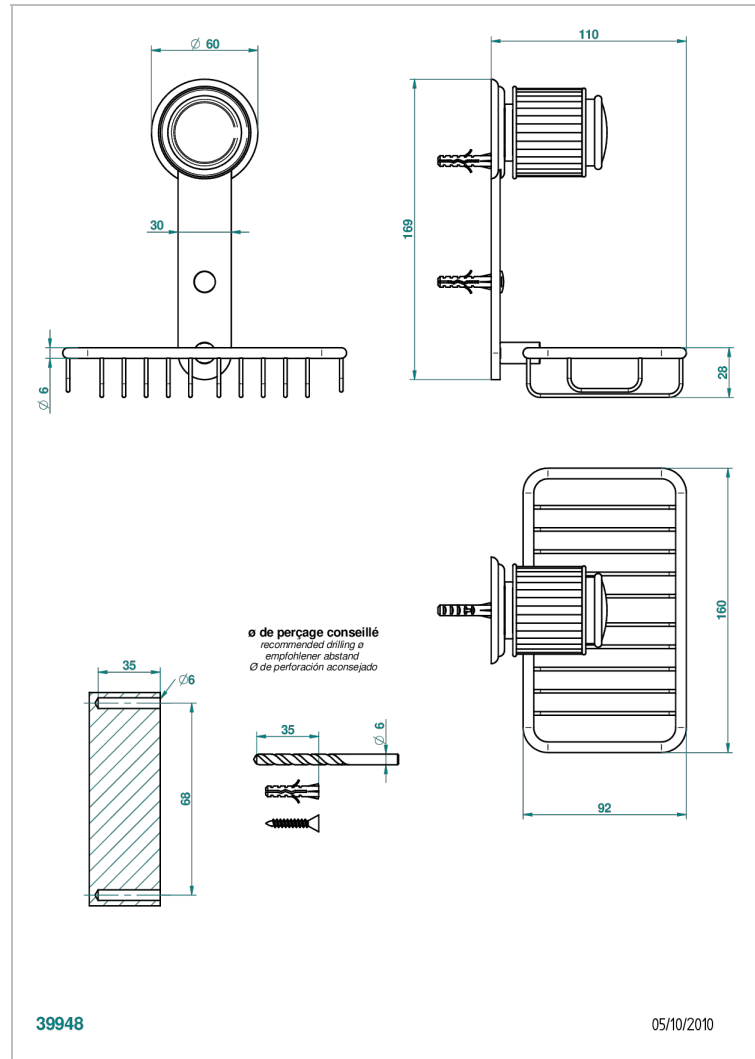

JAIPUR BLACK ONYX

A9C-620

Soap basket, wall mounted 6"1/4 x 3"5/8

CHARACTERISTIC

- Jaipur Black Onyx
- Soap basket, wall mounted 6"1/4 x 3"5/8

AVAILABLE FINITIONS

Black ceram - D30
Blush PVD - H62
Brass color PVD - H49
Brown bronze color PVD - F33
Chrome polished - A02
Chrome polished / gold polished - G02

Copper antique matt, coated - H07
Gold color PVD - H52
Gold mat - F07
Gold polished - F01
Graphite PVD - H64
Light coated bronze - D01

Matt Umber PVD - H67
Matt blush PVD - H60
Matt brass color PVD - H50
Matt brown bronze color PVD - F34
Matt chrome (American satin) - C02
Matt gold color PVD - H53