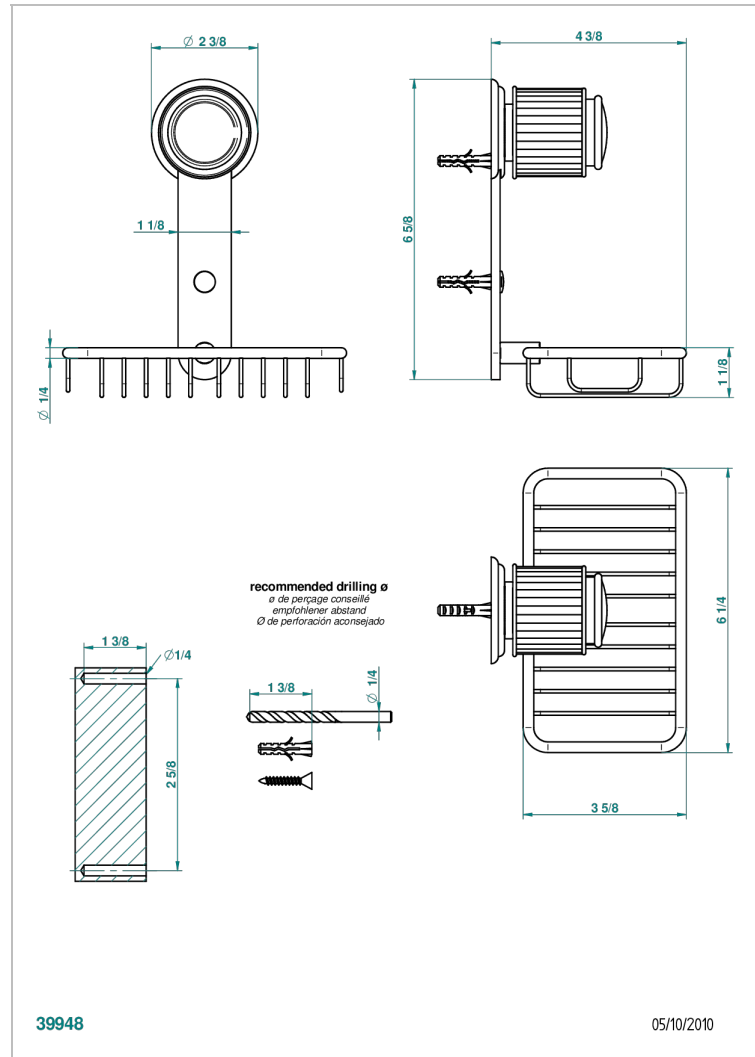

JAIPUR BLACK ONYX

A9C-620

Soap basket, wall mounted 6"1/4 x 3"5/8

CHARACTERISTIC

- Jaipur Black Onyx
- Soap basket, wall mounted 6"1/4 x 3"5/8

AVAILABLE FINITIONS

Black ceram - D30
 Blush PVD - H62
 Brass color PVD - H49
 Brown bronze color PVD - F33
 Chrome polished - A02
 Chrome polished / gold polished - G02

Copper antique matt, coated - H07
 Gold color PVD - H52
 Gold mat - F07
 Gold polished - F01
 Graphite PVD - H64
 Light coated bronze - D01

Matt Umber PVD - H67
 Matt blush PVD - H60
 Matt brass color PVD - H50
 Matt brown bronze color PVD - F34
 Matt chrome (American satin) - C02
 Matt gold color PVD - H53