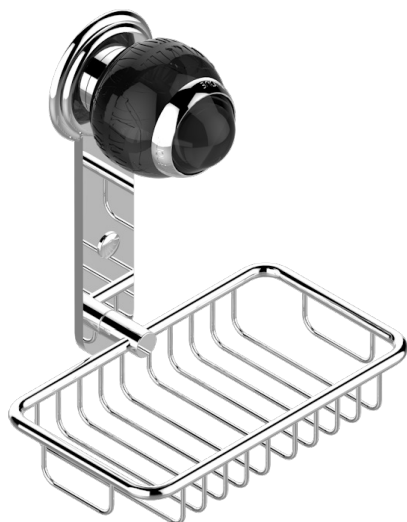

PANTHERE BLACK CRYSTAL

A2K-620

Soap basket, wall mounted 6"1/4 x 3"5/8

CHARACTERISTIC

- Panthère Black crystal
- Soap basket, wall mounted 6"1/4 x 3"5/8

AVAILABLE FINITIONS

Black ceram - D30
Blush PVD - H62
Brass color PVD - H49
Brown bronze color PVD - F33
Chrome polished - A02
Chrome polished / gold polished - G02

Copper antique matt, coated - H07
Gold color PVD - H52
Gold mat - F07
Gold polished - F01
Graphite PVD - H64
Light coated bronze - D01

Matt Umber PVD - H67
Matt blush PVD - H60
Matt brass color PVD - H50
Matt brown bronze color PVD - F34
Matt chrome (American satin) - C02
Matt gold color PVD - H53