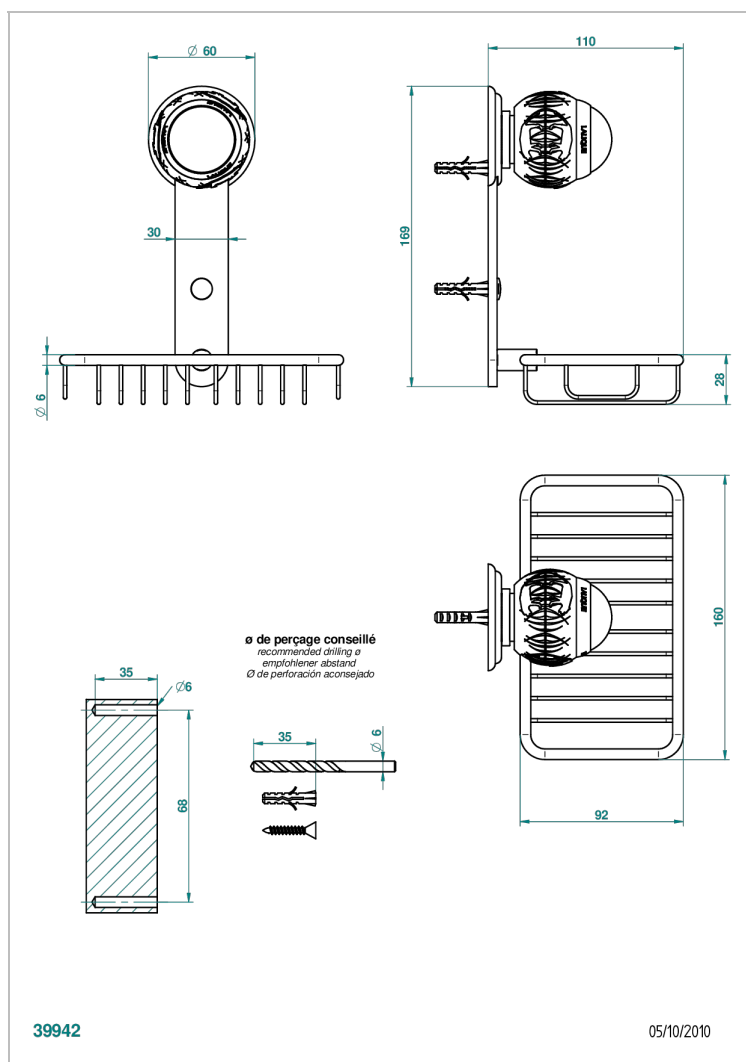

PANTHERE BLACK CRYSTAL

A2K-620

Soap basket, wall mounted 6"1/4 x 3"5/8

CHARACTERISTIC

- Panthère Black crystal
- Soap basket, wall mounted 6"1/4 x 3"5/8

AVAILABLE FINITIONS

Black ceram - D30
Blush PVD - H62
Brass color PVD - H49
Brown bronze color PVD - F33
Chrome polished - A02
Chrome polished / gold polished - G02