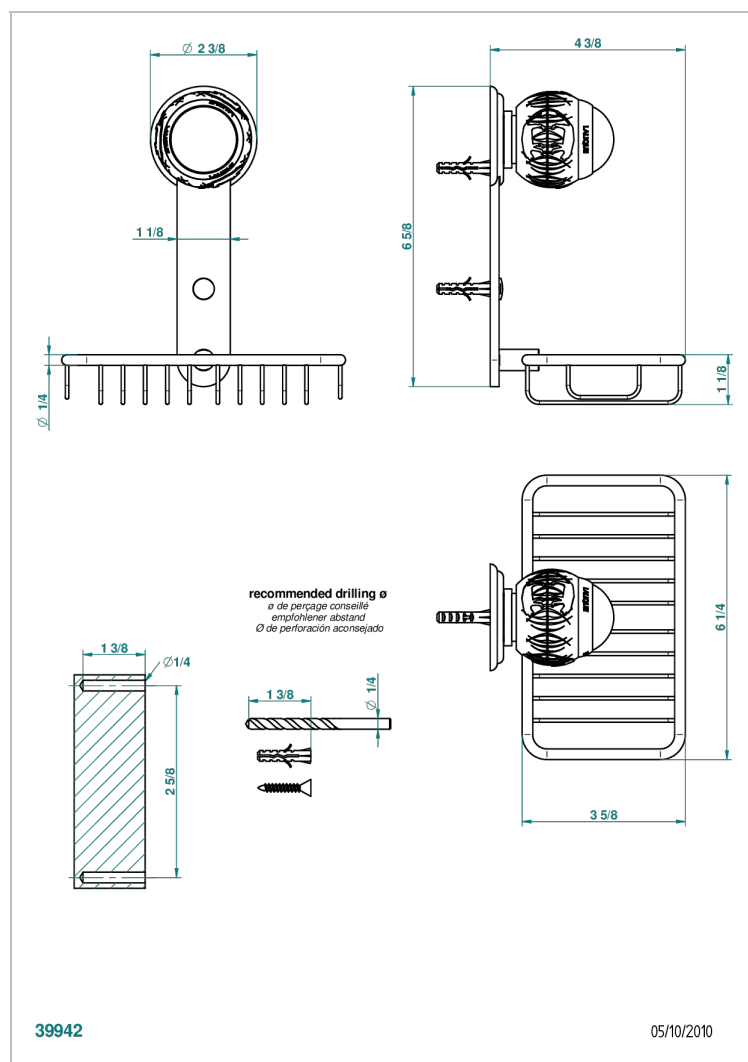

# PANTHERE BLACK CRYSTAL

A2K-620

Soap basket, wall mounted 6"1/4 x 3"5/8

## CHARACTERISTIC

- Panthère Black crystal
- Soap basket, wall mounted 6"1/4 x 3"5/8