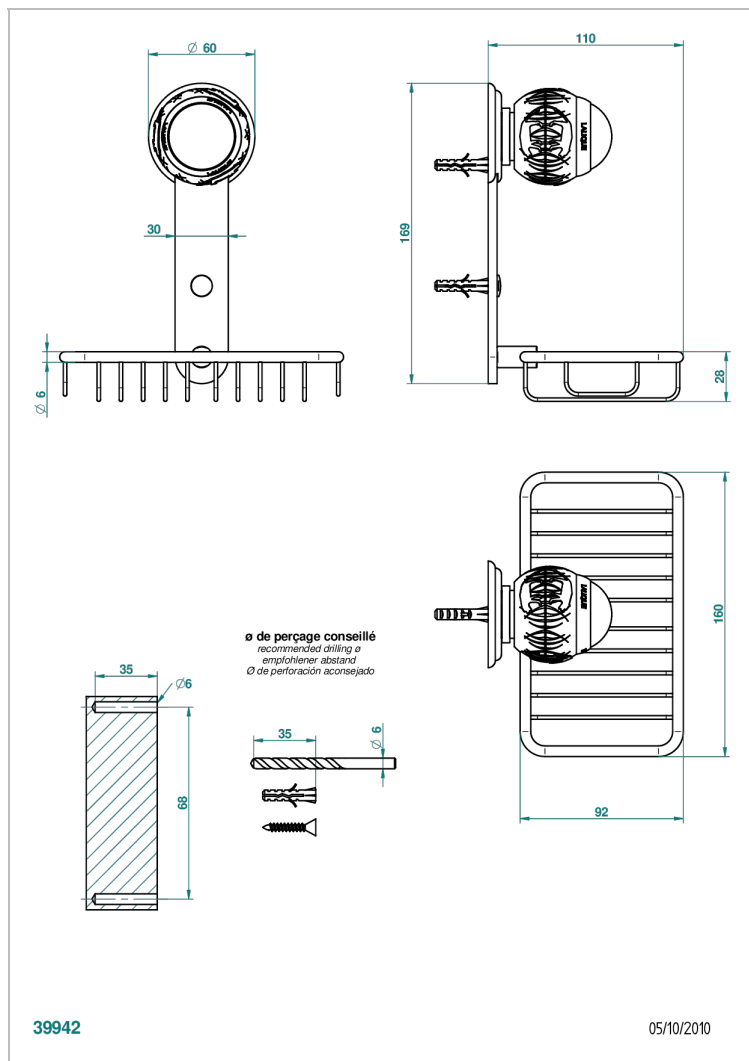

# PANTHERE BLACK CRYSTAL

A2K-620

Net soap dish with flange, 160 x 95 mm

THG<sup>®</sup>  
PARIS

## CHARACTERISTIC

- Panthère Black crystal
- Net soap dish with flange, 160 x 95 mm