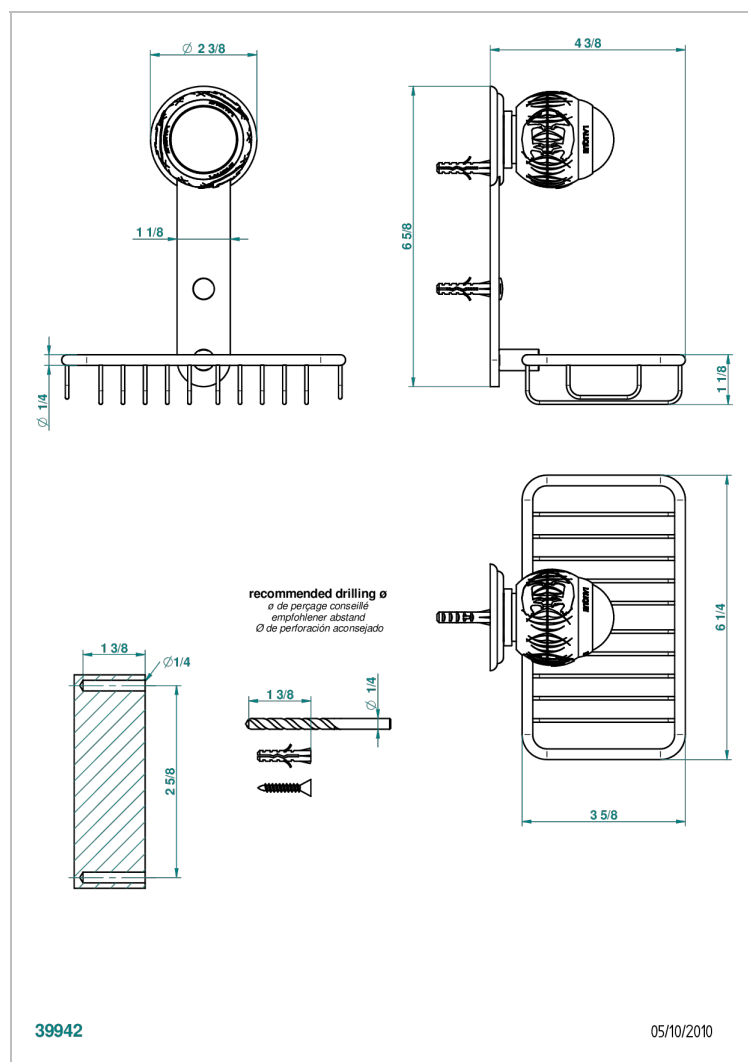

PANTHERE BLACK CRYSTAL

A2K-620

Net soap dish with flange, 160 x 95 mm

CHARACTERISTIC

- Panthère Black crystal
- Net soap dish with flange, 160 x 95 mm

AVAILABLE FINITIONS

Antique nickel - H28
Black ceram - D30
Blush PVD - H62
Brass color PVD - H49
Brown bronze color PVD - F33
Gold color PVD - H52