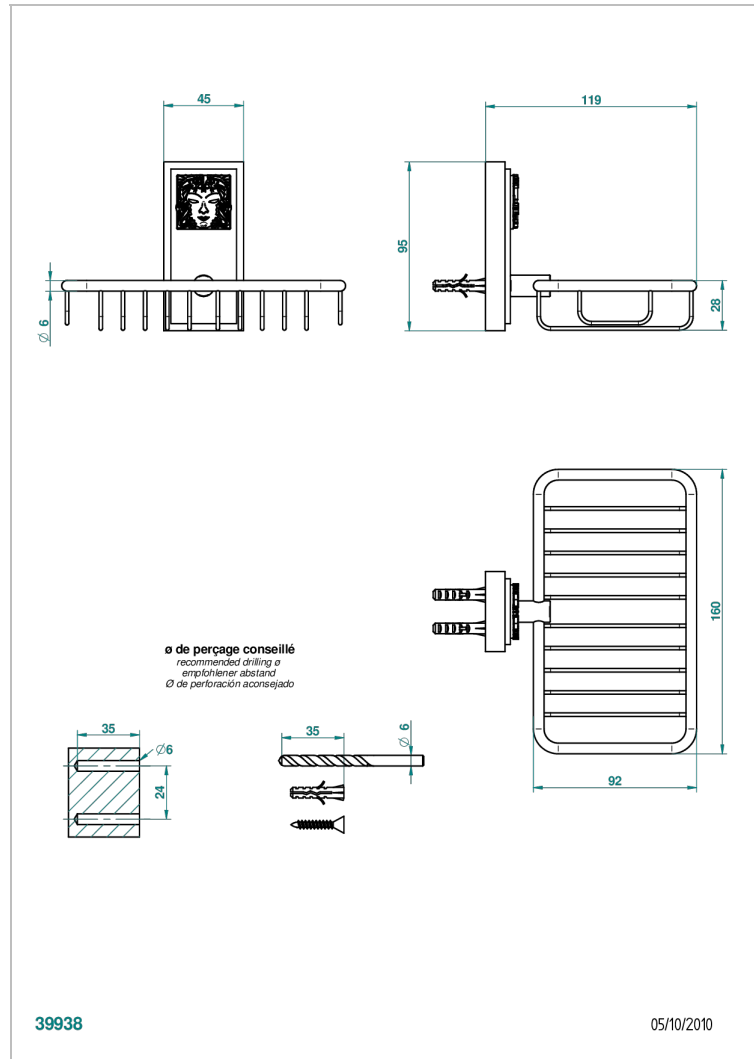

MASQUE DE FEMME SMOOTH METAL

A2U-620

Soap basket, wall mounted 6"1/4 x 3"5/8

CHARACTERISTIC

- Masque de Femme Smooth metal
- Soap basket, wall mounted 6"1/4 x 3"5/8

AVAILABLE FINITIONS

Black ceram - D30
Blush PVD - H62
Brass color PVD - H49
Brown bronze color PVD - F33
Chrome polished - A02
Chrome polished / gold polished - G02