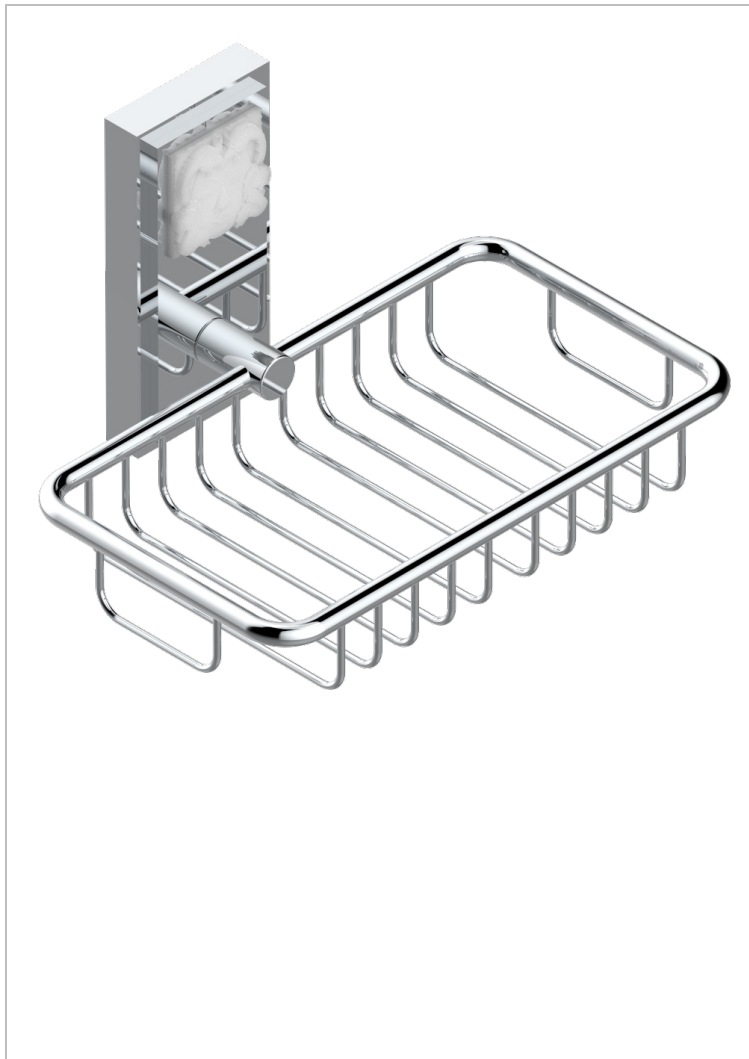

MASQUE DE FEMME SMOOTH METAL

A2U-620

Soap basket, wall mounted 6"1/4 x 3"5/8

CHARACTERISTIC

- Masque de Femme Smooth metal
- Soap basket, wall mounted 6"1/4 x 3"5/8

AVAILABLE FINITIONS

Black ceram - D30
Blush PVD - H62
Brass color PVD - H49
Brown bronze color PVD - F33
Chrome polished - A02
Chrome polished / gold polished - G02

Gold color PVD - H52
Gold mat - F07
Gold polished - F01
Graphite PVD - H64
Matt Umber PVD - H67
Matt blush PVD - H60

Matt brass color PVD - H50
Matt brown bronze color PVD - F34
Matt chrome (American satin) - C02
Matt gold color PVD - H53
Matt graphite PVD - H65
Matt nickel (American satin) - C01

Matt nickel color PVD - H56
Nickel antique / Sovereign - H28
Nickel color PVD - H55
Nickel polished - B01
Soft gold - F30
Soft matt gold - F31

Umber PVD - H66