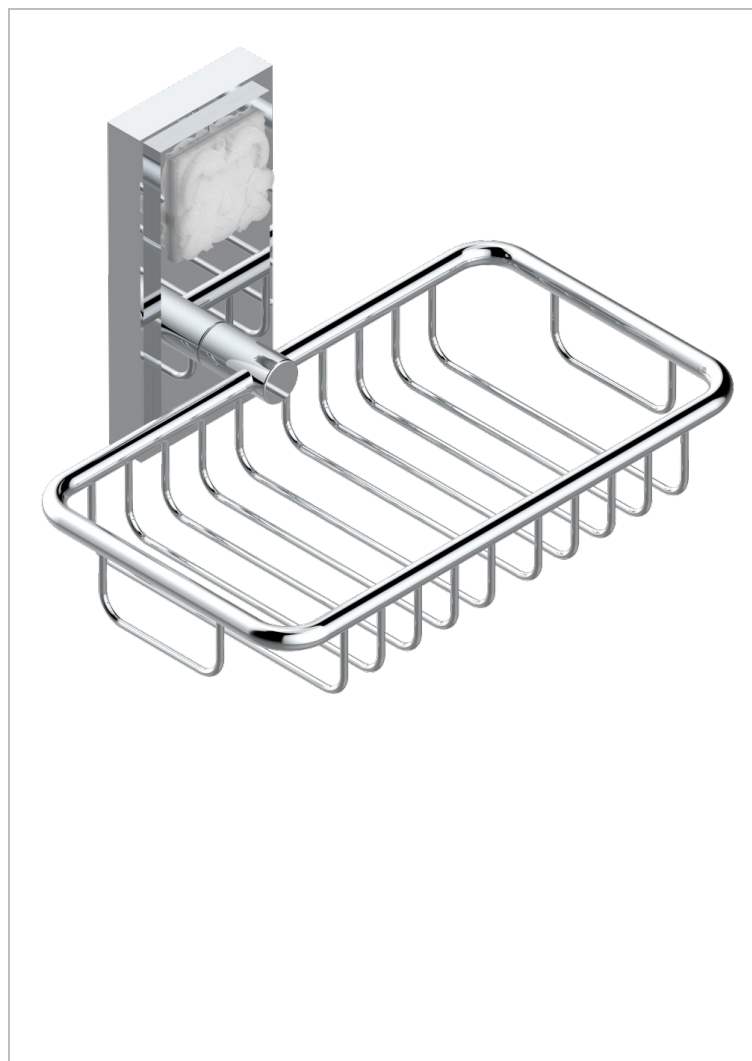

MASQUE DE FEMME SMOOTH METAL

A2U-620

Soap basket, wall mounted 6"1/4 x 3"5/8

CHARACTERISTIC

- Masque de Femme Smooth metal
- Soap basket, wall mounted 6"1/4 x 3"5/8

AVAILABLE FINITIONS

Black ceram - D30
Blush PVD - H62
Brass color PVD - H49
Brown bronze color PVD - F33
Chrome polished - A02
Chrome polished / gold polished - G02

Gold color PVD - H52
Gold mat - F07
Gold polished - F01
Graphite PVD - H64
Matt Umber PVD - H67
Matt blush PVD - H60

Matt brass color PVD - H50
Matt brown bronze color PVD - F34
Matt chrome (American satin) - C02
Matt gold color PVD - H53
Matt graphite PVD - H65
Matt nickel (American satin) - C01

Matt nickel color PVD - H56
Nickel antique / Sovereign - H28
Nickel color PVD - H55
Nickel polished - B01
Soft gold - F30
Soft matt gold - F31

Umber PVD - H66