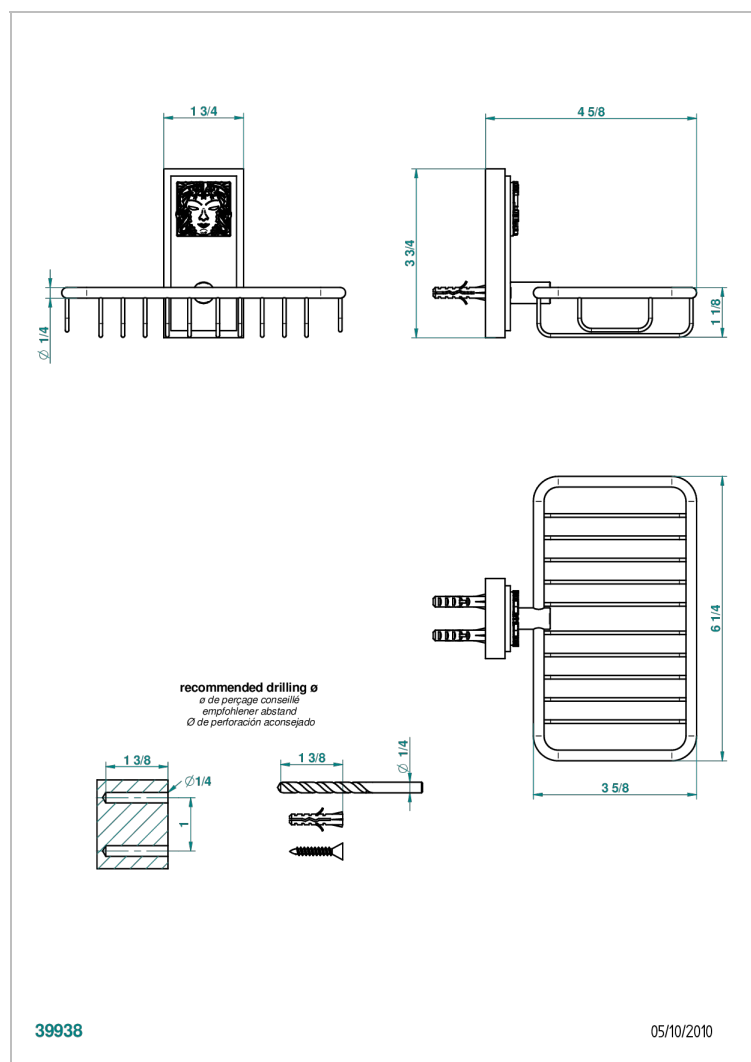

MASQUE DE FEMME SMOOTH METAL

A2U-620

Soap basket, wall mounted 6"1/4 x 3"5/8

CHARACTERISTIC

- Masque de Femme Smooth metal
- Soap basket, wall mounted 6"1/4 x 3"5/8

AVAILABLE FINITIONS

Black ceram - D30
Blush PVD - H62
Brass color PVD - H49
Brown bronze color PVD - F33
Chrome polished - A02
Chrome polished / gold polished - G02