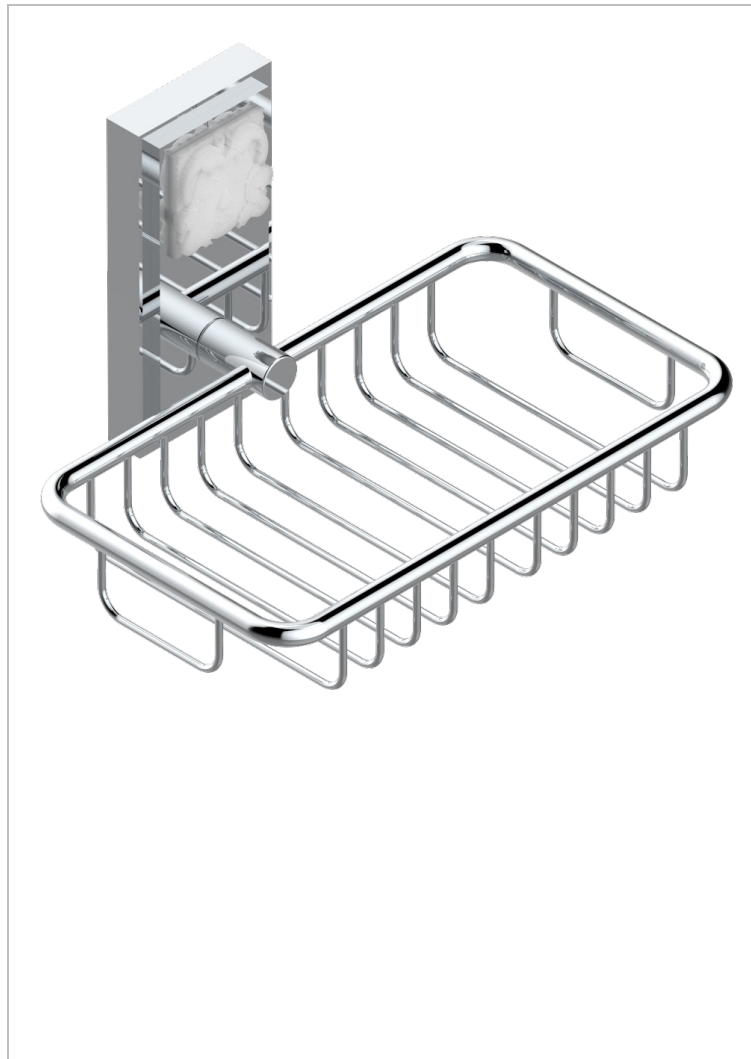

# MASQUE DE FEMME SMOOTH METAL

A2U-620

Net soap dish with flange, 160 x 95 mm

## CHARACTERISTIC

- Masque de Femme Smooth metal
- Net soap dish with flange, 160 x 95 mm

## AVAILABLE FINITIONS

Antique nickel - H28  
Black ceram - D30  
Blush PVD - H62  
Brass color PVD - H49  
Brown bronze color PVD - F33  
Gold color PVD - H52

Graphite PVD - H64  
Matt Umber PVD - H67  
Matt blush PVD - H60  
Matt brass color PVD - H50  
Matt brown bronze color PVD - F34  
Matt chrome - C02