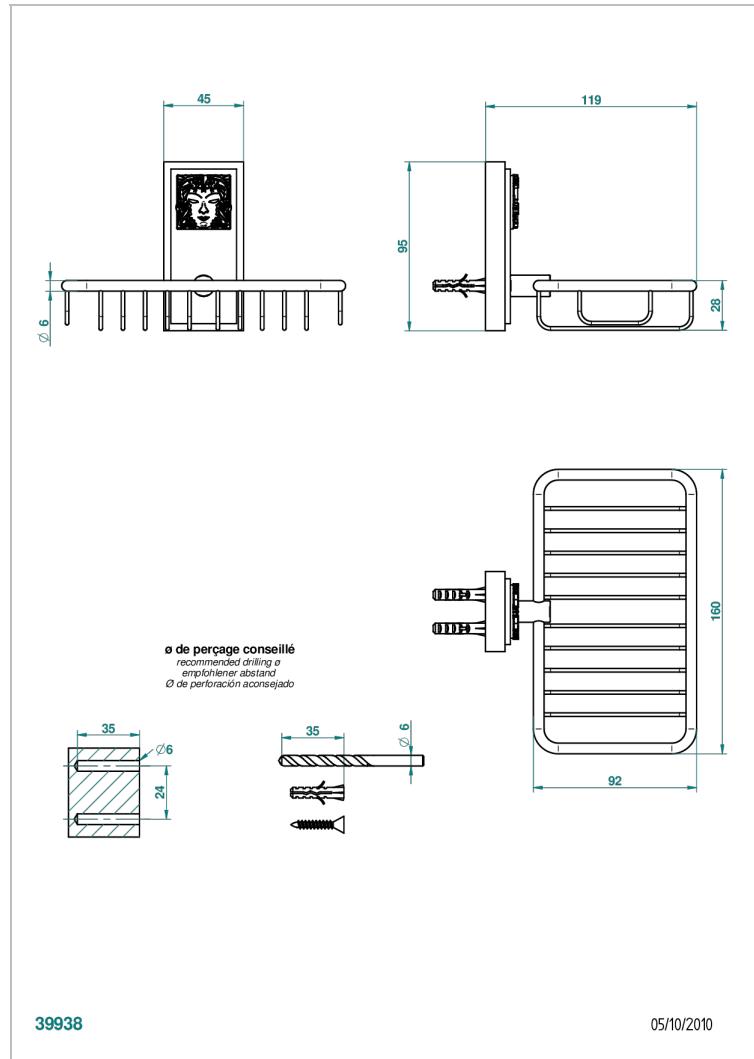

# MASQUE DE FEMME SMOOTH METAL

A2U-620

Net soap dish with flange, 160 x 95 mm

## CHARACTERISTIC

- Masque de Femme Smooth metal
- Net soap dish with flange, 160 x 95 mm