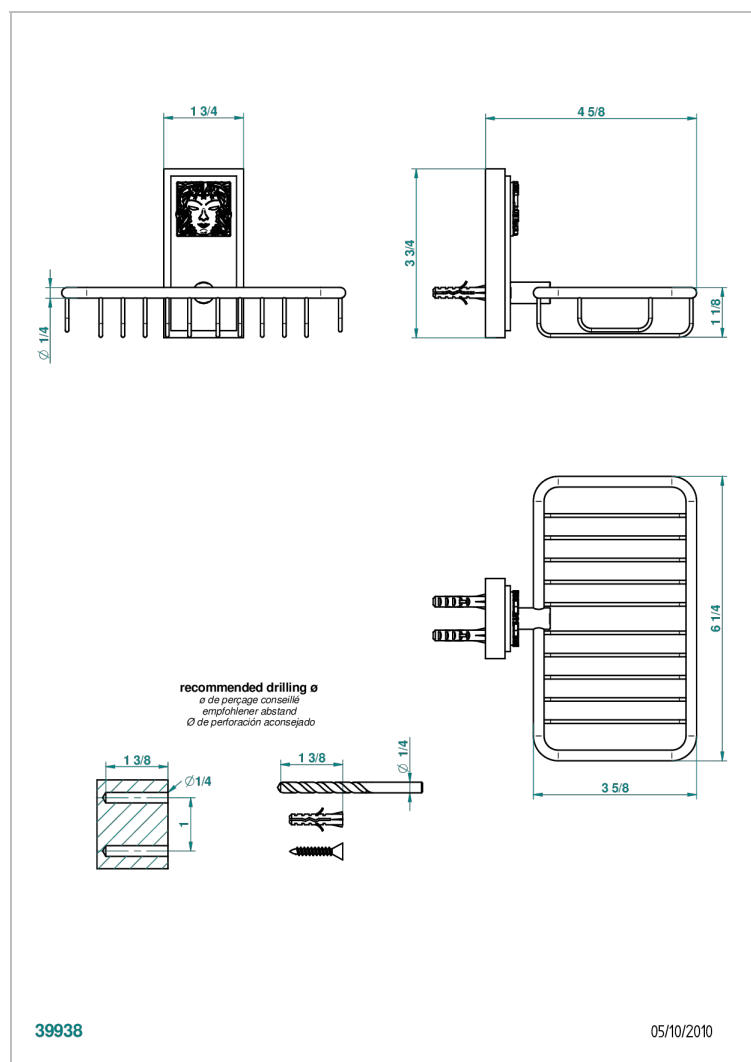

MASQUE DE FEMME SMOOTH METAL

A2U-620

Net soap dish with flange, 160 x 95 mm

CHARACTERISTIC

- Masque de Femme Smooth metal
- Net soap dish with flange, 160 x 95 mm

AVAILABLE FINITIONS

Antique nickel - H28
Black ceram - D30
Blush PVD - H62
Brass color PVD - H49
Brown bronze color PVD - F33
Gold color PVD - H52