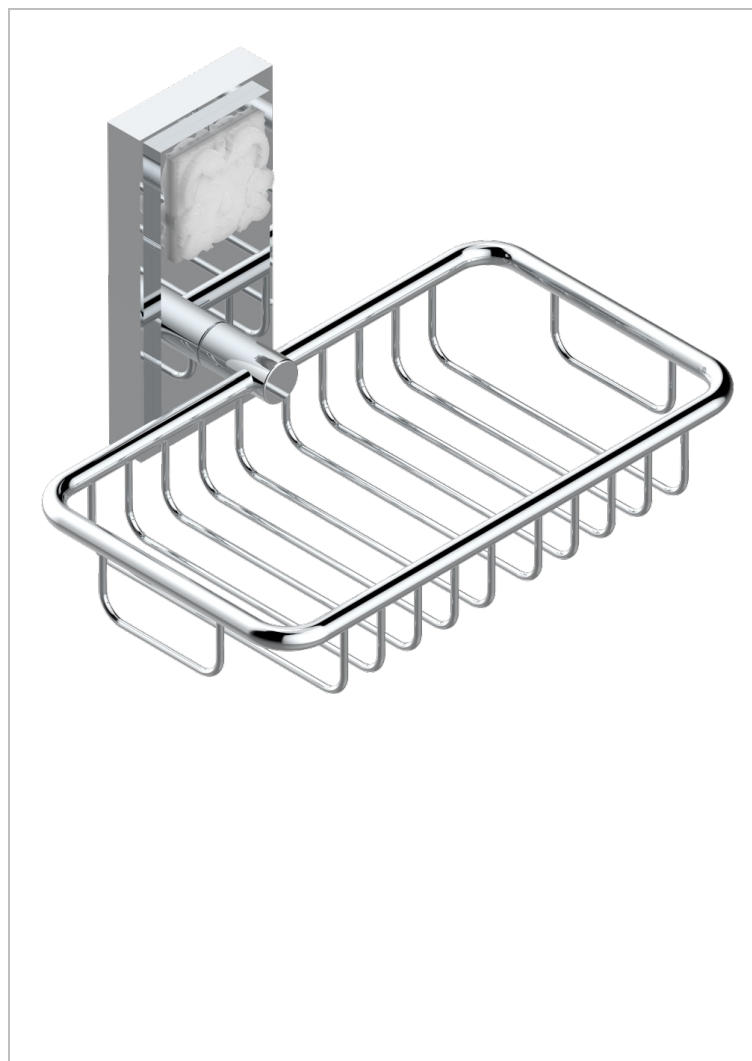

MASQUE DE FEMME SMOOTH METAL

A2U-620

Net soap dish with flange, 160 x 95 mm

CHARACTERISTIC

- Masque de Femme Smooth metal
- Net soap dish with flange, 160 x 95 mm

AVAILABLE FINITIONS

Antique nickel - H28
Black ceram - D30
Blush PVD - H62
Brass color PVD - H49
Brown bronze color PVD - F33
Gold color PVD - H52

Graphite PVD - H64
Matt Umber PVD - H67
Matt blush PVD - H60
Matt brass color PVD - H50
Matt brown bronze color PVD - F34
Matt chrome - C02

Matt gold - F07
Matt gold color PVD - H53
Matt graphite PVD - H65
Matt nickel (color finish) - C01
Matt nickel color PVD - H56
Nickel color PVD - H55