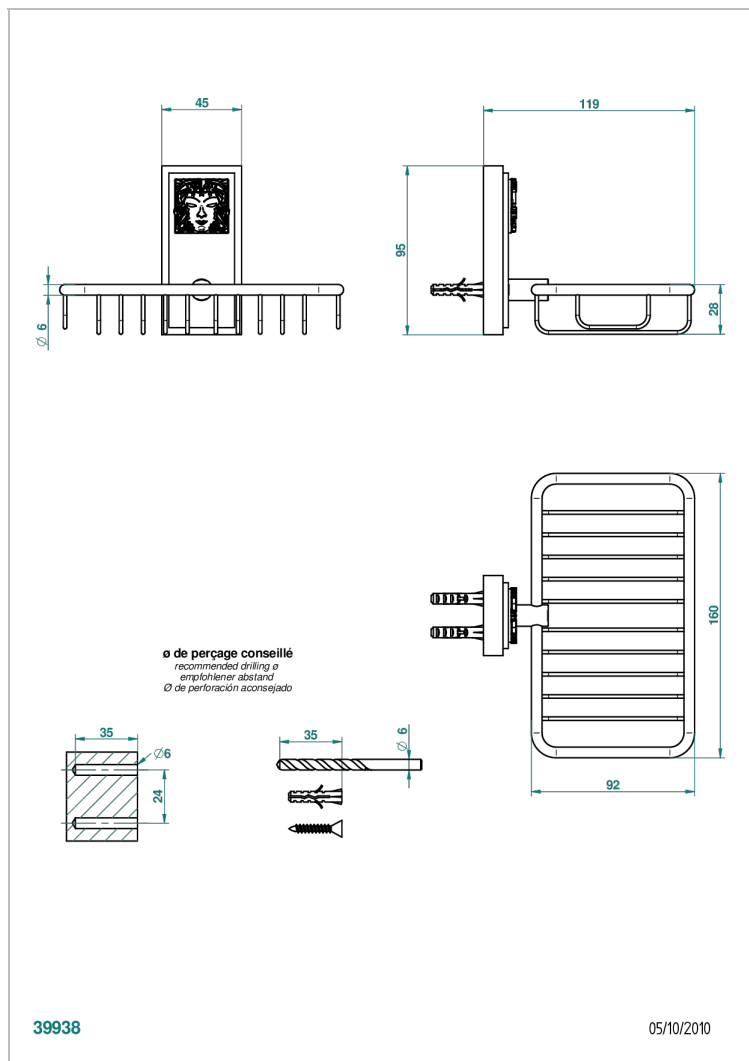

MASQUE DE FEMME ENGRAVED METAL

A2T-620

Soap basket, wall mounted 6"1/4 x 3"5/8

CHARACTERISTIC

- Masque de Femme Engraved Metal
- Soap basket, wall mounted 6"1/4 x 3"5/8

AVAILABLE FINITIONS

Black ceram - D30
Blush PVD - H62
Brass color PVD - H49
Brown bronze color PVD - F33
Chrome polished - A02
Chrome polished / gold polished - G02

Matt nickel color PVD - H56
Nickel antique / Sovereign - H28
Nickel color PVD - H55
Nickel polished - B01
Soft gold - F30
Soft matt gold - F31

Umber PVD - H66