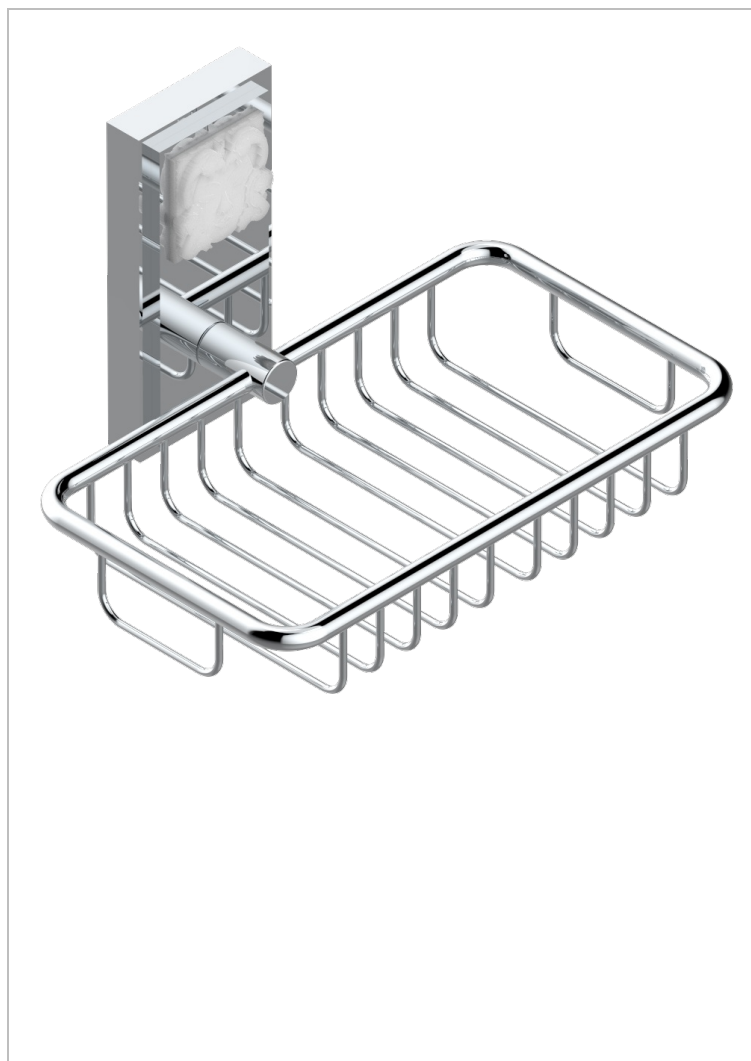

MASQUE DE FEMME ENGRAVED METAL

A2T-620

Soap basket, wall mounted 6"1/4 x 3"5/8

CHARACTERISTIC

- Masque de Femme Engraved Metal
- Soap basket, wall mounted 6"1/4 x 3"5/8

AVAILABLE FINITIONS

Black ceram - D30
Blush PVD - H62
Brass color PVD - H49
Brown bronze color PVD - F33
Chrome polished - A02
Chrome polished / gold polished - G02

Gold color PVD - H52
Gold mat - F07
Gold polished - F01
Graphite PVD - H64
Matt Umber PVD - H67
Matt blush PVD - H60

Matt brass color PVD - H50
Matt brown bronze color PVD - F34
Matt chrome (American satin) - C02
Matt gold color PVD - H53
Matt graphite PVD - H65
Matt nickel (American satin) - C01

Matt nickel color PVD - H56
Nickel antique / Sovereign - H28
Nickel color PVD - H55
Nickel polished - B01
Soft gold - F30
Soft matt gold - F31

Umber PVD - H66