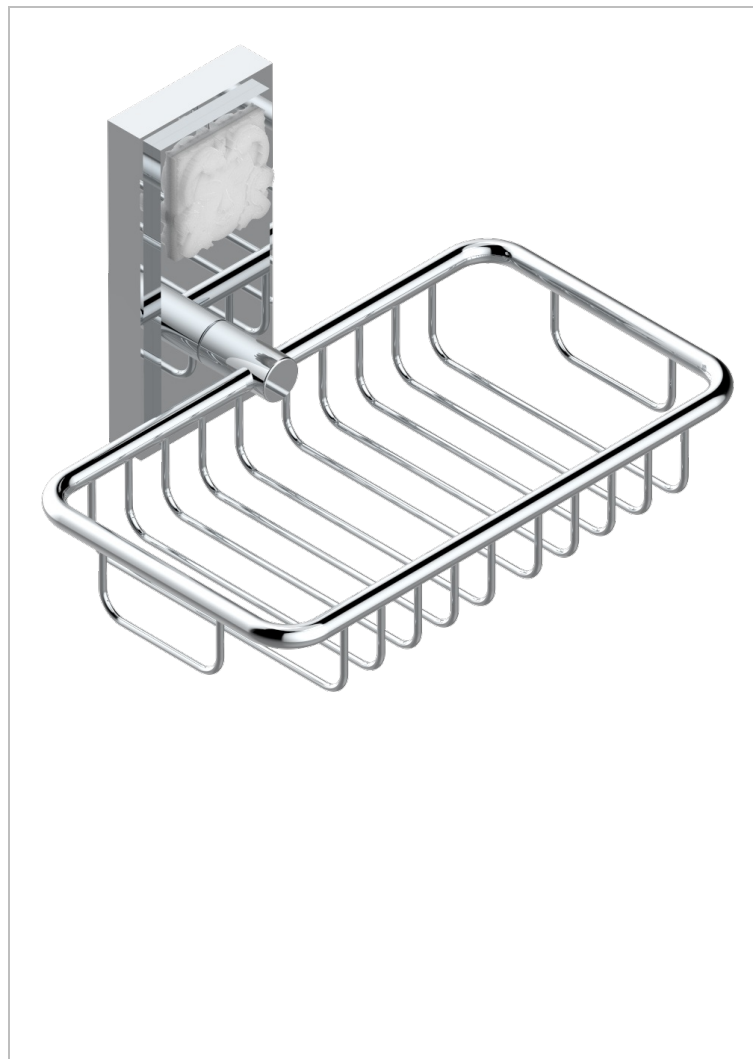

MASQUE DE FEMME ENGRAVED METAL

A2T-620

Soap basket, wall mounted 6"1/4 x 3"5/8

39938

05/10/2010

CHARACTERISTIC

- Masque de Femme Engraved Metal
- Soap basket, wall mounted 6"1/4 x 3"5/8

AVAILABLE FINITIONS

Black ceram - D30
Blush PVD - H62
Brass color PVD - H49
Brown bronze color PVD - F33
Chrome polished - A02
Chrome polished / gold polished - G02

Gold color PVD - H52
Gold mat - F07
Gold polished - F01
Graphite PVD - H64
Matt Umber PVD - H67
Matt blush PVD - H60