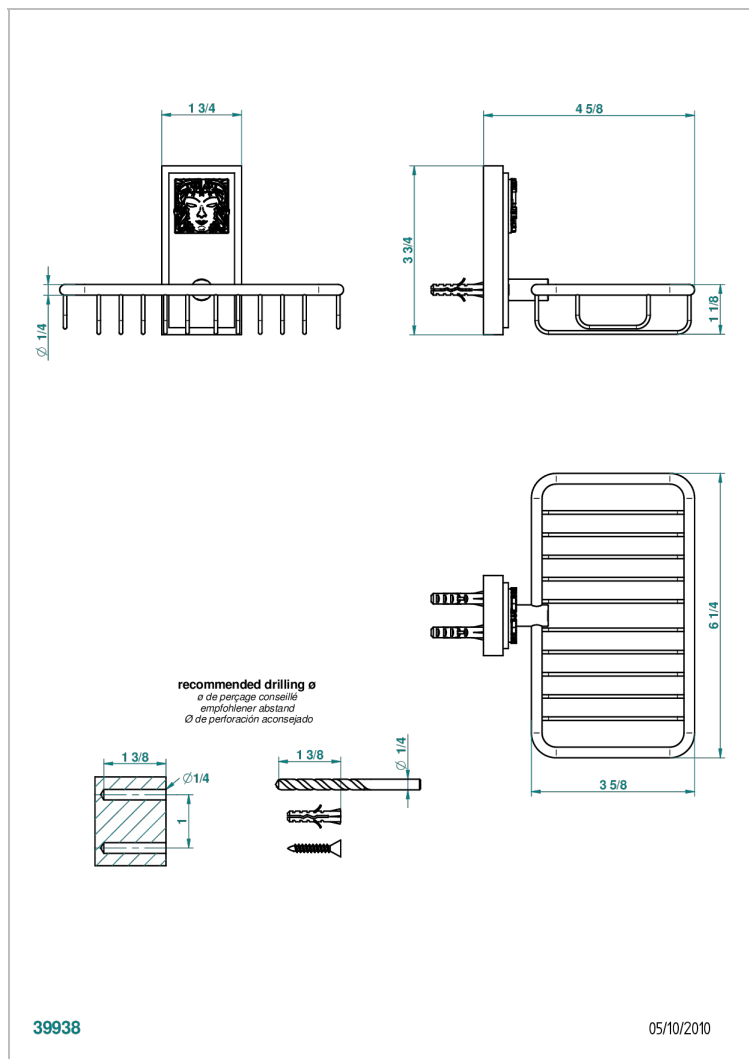

MASQUE DE FEMME ENGRAVED METAL

A2T-620

Soap basket, wall mounted 6"1/4 x 3"5/8

39938

05/10/2010

CHARACTERISTIC

- Masque de Femme Engraved Metal
- Soap basket, wall mounted 6"1/4 x 3"5/8

AVAILABLE FINITIONS