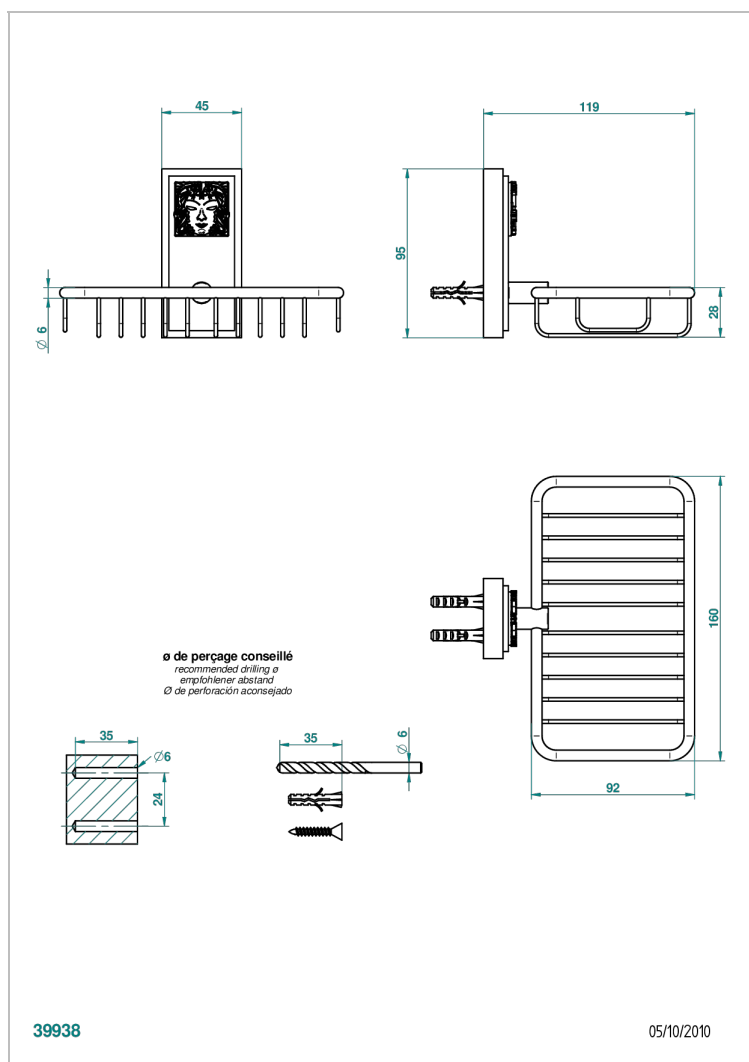

MASQUE DE FEMME ENGRAVED METAL

A2T-620

Net soap dish with flange, 160 x 95 mm

CHARACTERISTIC

- Masque de Femme Engraved Metal
- Net soap dish with flange, 160 x 95 mm

AVAILABLE FINITIONS

Antique nickel - H28
Black ceram - D30
Blush PVD - H62
Brass color PVD - H49
Brown bronze color PVD - F33
Gold color PVD - H52