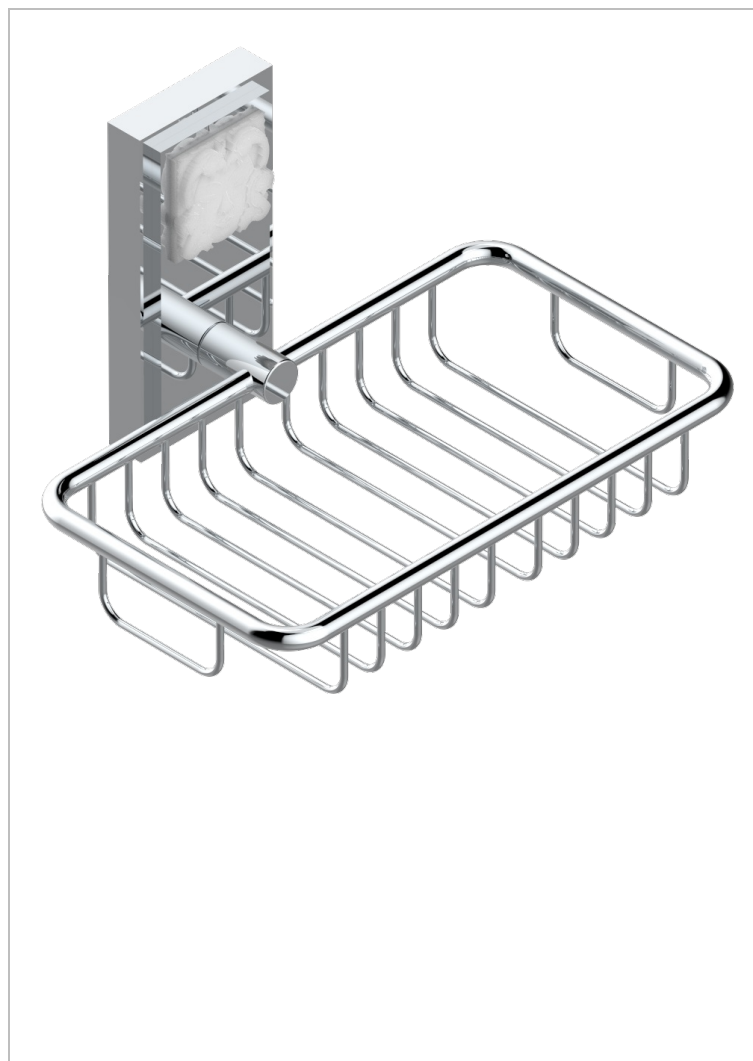

MASQUE DE FEMME ENGRAVED METAL

A2T-620

Net soap dish with flange, 160 x 95 mm

CHARACTERISTIC

- Masque de Femme Engraved Metal
- Net soap dish with flange, 160 x 95 mm

AVAILABLE FINITIONS

Antique nickel - H28
Black ceram - D30
Blush PVD - H62
Brass color PVD - H49
Brown bronze color PVD - F33
Gold color PVD - H52