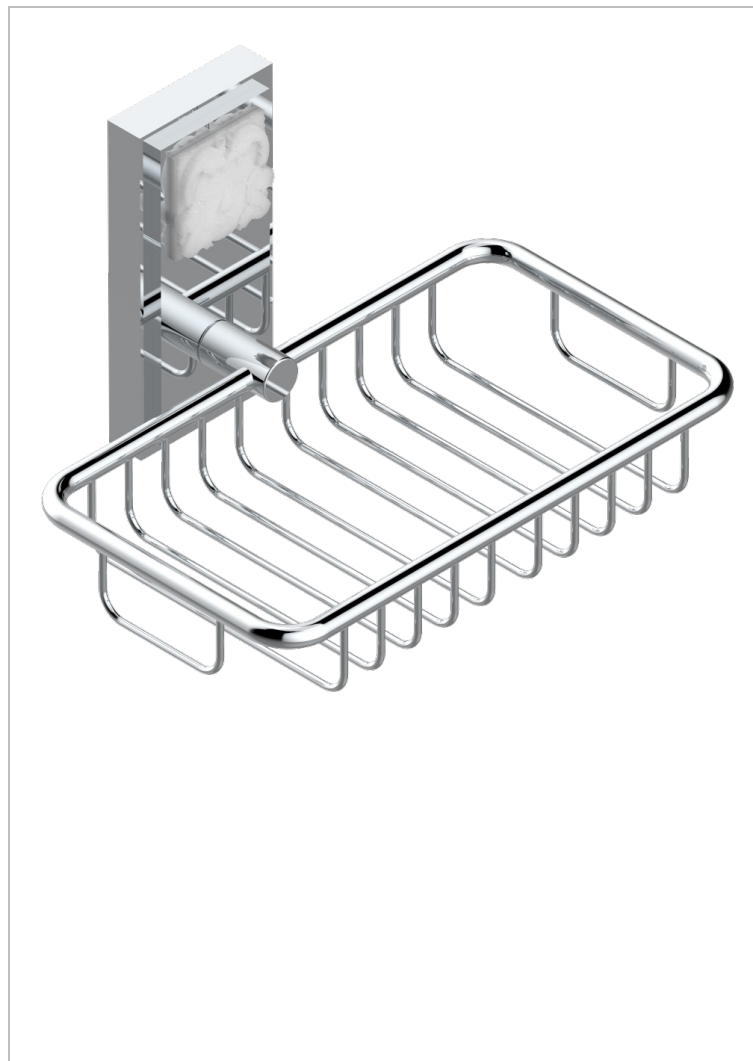

MASQUE DE FEMME ENGRAVED METAL

A2T-620

Net soap dish with flange, 160 x 95 mm

CHARACTERISTIC

- Masque de Femme Engraved Metal
- Net soap dish with flange, 160 x 95 mm

AVAILABLE FINITIONS

Antique nickel - H28
Black ceram - D30
Blush PVD - H62
Brass color PVD - H49
Brown bronze color PVD - F33
Gold color PVD - H52