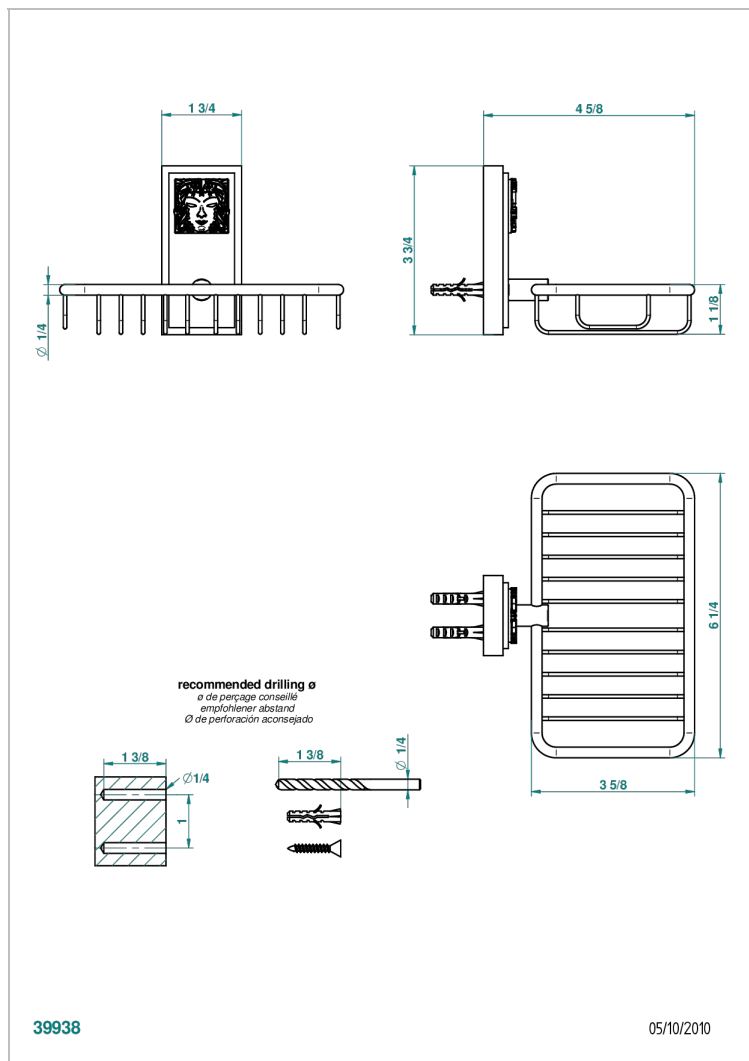

MASQUE DE FEMME ENGRAVED METAL

A2T-620

Net soap dish with flange, 160 x 95 mm

CHARACTERISTIC

- Masque de Femme Engraved Metal
- Net soap dish with flange, 160 x 95 mm

AVAILABLE FINITIONS

Antique nickel - H28
Black ceram - D30
Blush PVD - H62
Brass color PVD - H49
Brown bronze color PVD - F33
Gold color PVD - H52