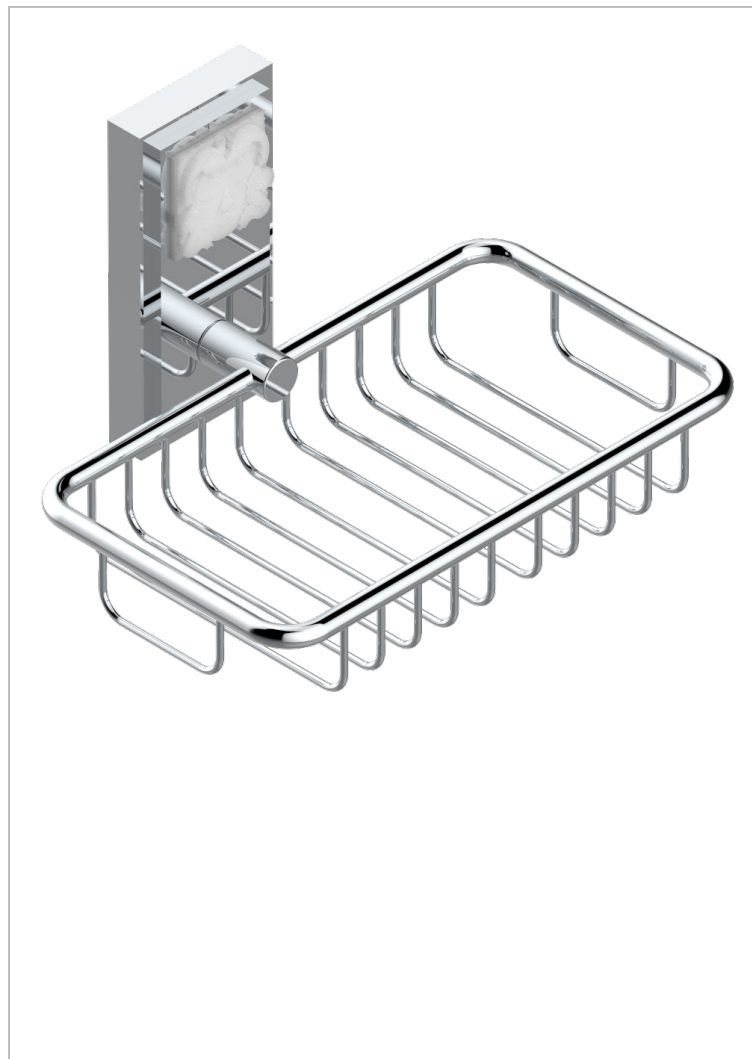

MASQUE DE FEMME SOLAIRE

A2S-620

Net soap dish with flange, 160 x 95 mm

THG[®]
PARIS

CHARACTERISTIC

- Masque de Femme Solaire
- Net soap dish with flange, 160 x 95 mm

AVAILABLE FINITIONS

Black ceram - D30
Matt chrome - C02
Matt gold - F07
Matt nickel (color finish) - C01
Polished chrome (color finish) - A02
Polished chrome / Polished gold (color finish) - G02

Polished gold (color finish) - F01
Polished nickel - B01
Soft gold - F30
Soft matt gold - F31