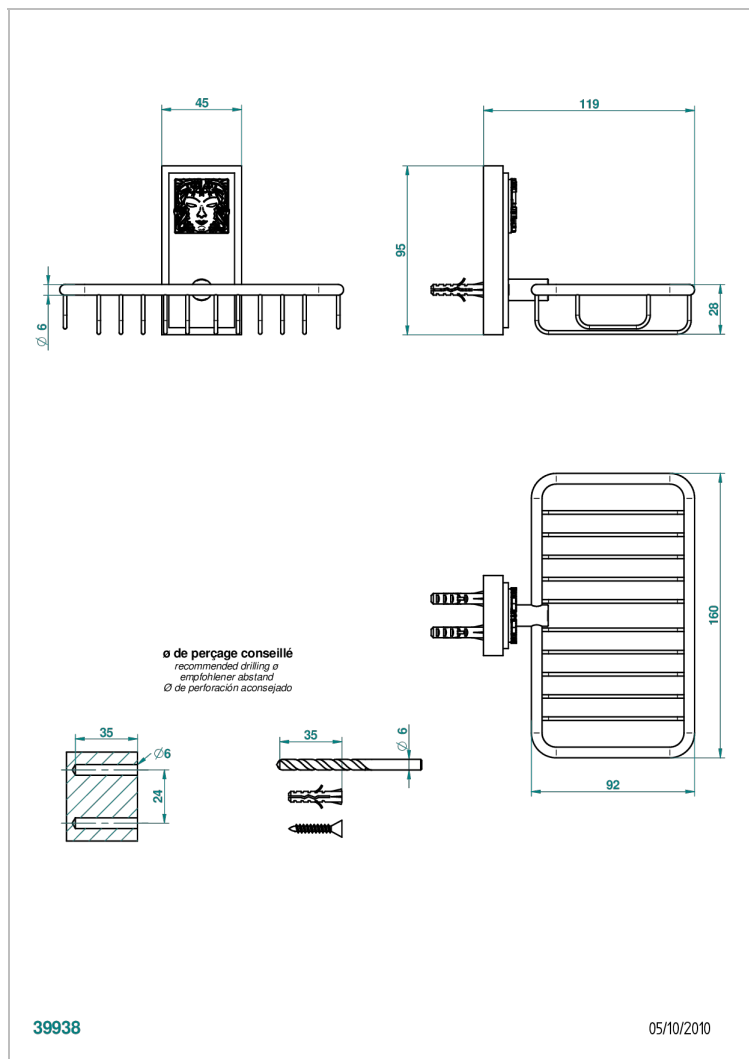

MASQUE DE FEMME SOLAIRE

A2S-620

Net soap dish with flange, 160 x 95 mm

THG[®]
PARIS

CHARACTERISTIC

- Masque de Femme Solaire
- Net soap dish with flange, 160 x 95 mm

AVAILABLE FINITIONS

Black ceram - D30
Matt chrome - C02
Matt gold - F07
Matt nickel (color finish) - C01
Polished chrome (color finish) - A02
Polished chrome / Polished gold (color finish) - G02