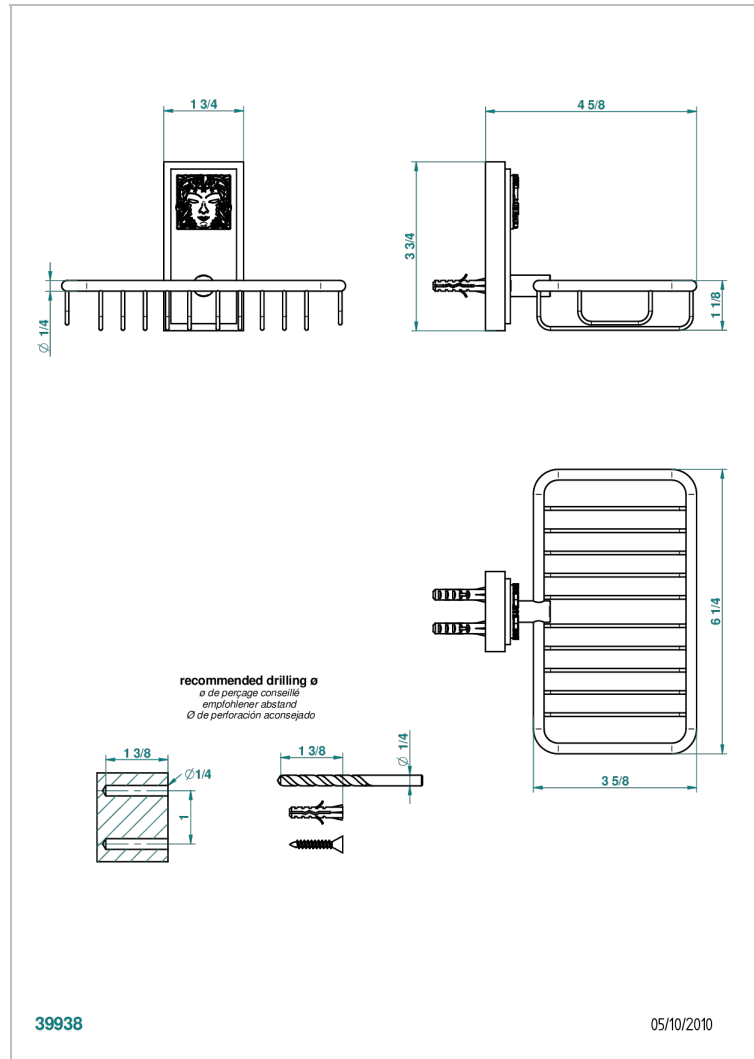

# MASQUE DE FEMME SOLAIRE

A2S-620

Net soap dish with flange, 160 x 95 mm

THG<sup>®</sup>  
PARIS

## CHARACTERISTIC

- Masque de Femme Solaire
- Net soap dish with flange, 160 x 95 mm