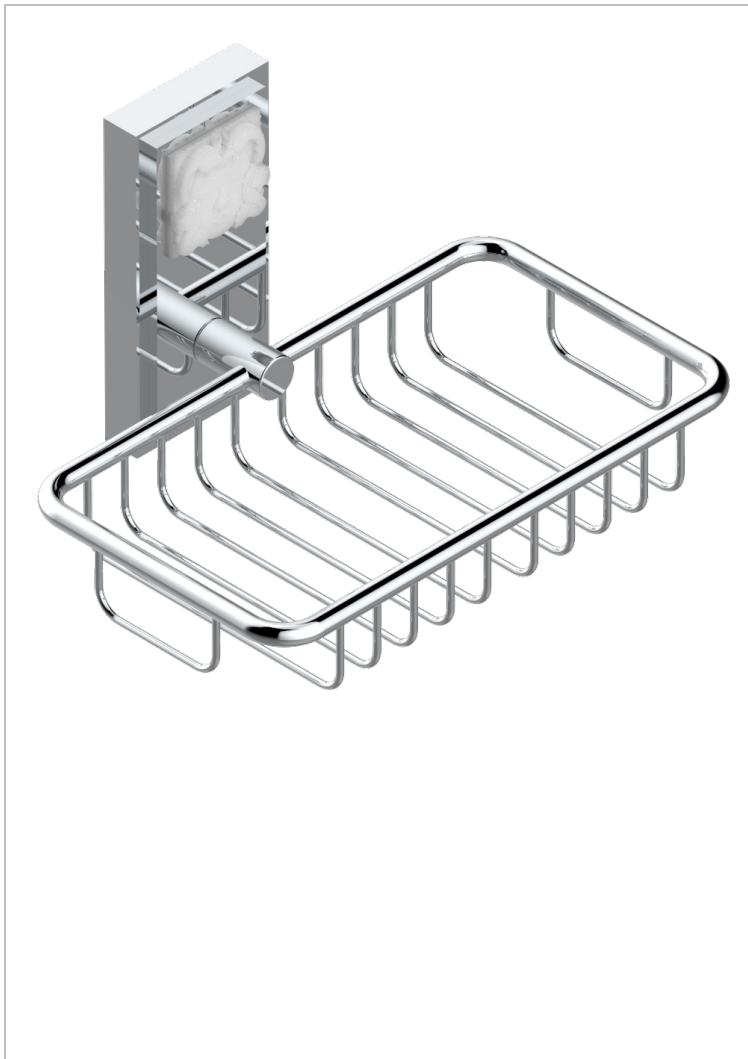

# MASQUE DE FEMME SOLAIRE

A2S-620

Net soap dish with flange, 160 x 95 mm

THG<sup>®</sup>  
PARIS

## CHARACTERISTIC

- Masque de Femme Solaire
- Net soap dish with flange, 160 x 95 mm

## AVAILABLE FINITIONS

- Black ceram - D30
- Matt chrome - C02
- Matt gold - F07
- Matt nickel (color finish) - C01
- Polished chrome (color finish) - A02
- Polished chrome / Polished gold (color finish) - G02