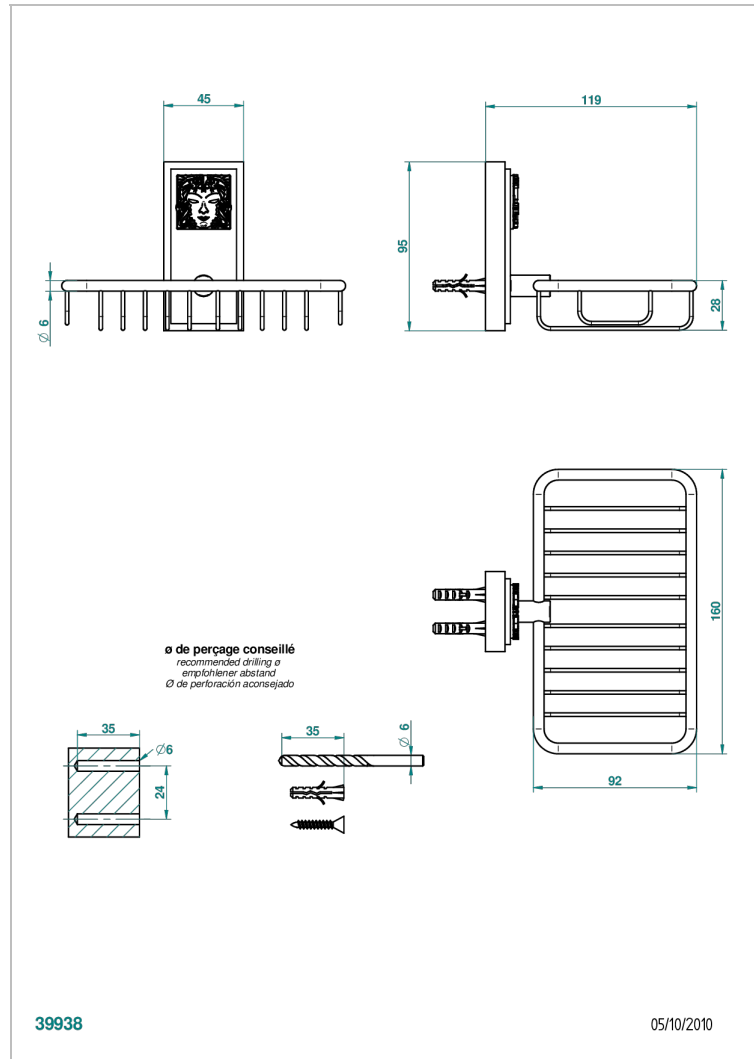

MASQUE DE FEMME LUNAIRE

A2R-620

Net soap dish with flange, 160 x 95 mm

THG[®]
PARIS

CHARACTERISTIC

- Masque de Femme Lunaire
- Net soap dish with flange, 160 x 95 mm

AVAILABLE FINITIONS

- Black ceram - D30
- Matt chrome - C02
- Matt gold - F07
- Matt nickel (color finish) - C01
- Polished chrome (color finish) - A02
- Polished chrome / Polished gold (color finish) - G02