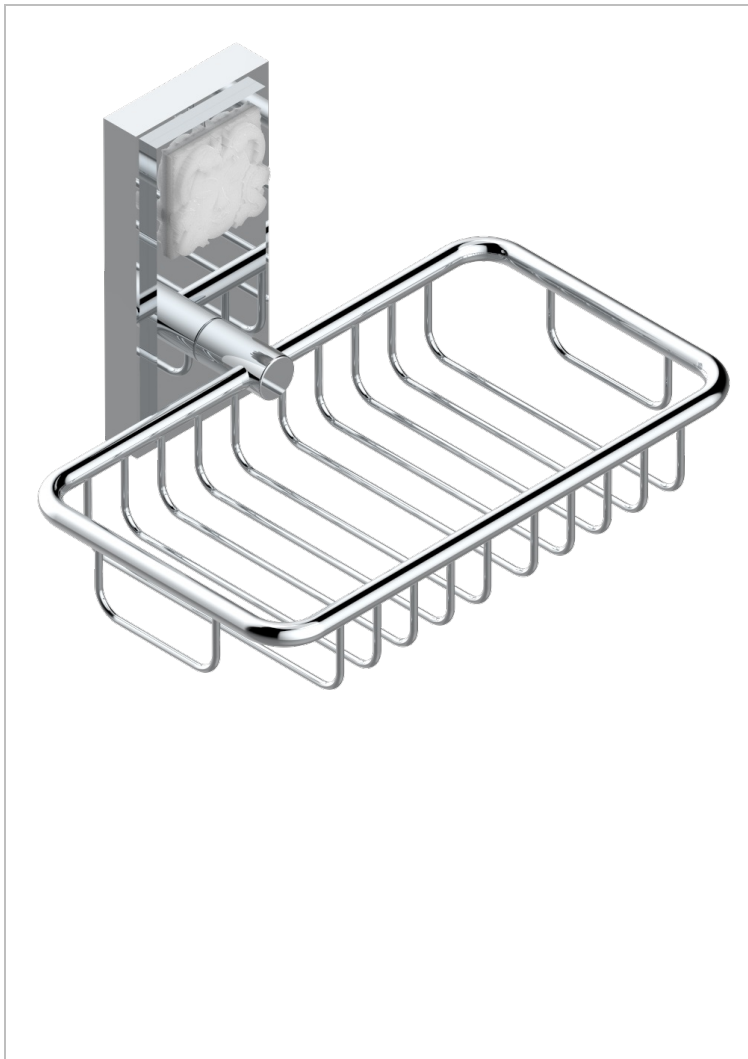

MASQUE DE FEMME LUNAIRE

A2R-620

Net soap dish with flange, 160 x 95 mm

THG[®]
PARIS

CHARACTERISTIC

- Masque de Femme Lunaire
- Net soap dish with flange, 160 x 95 mm

AVAILABLE FINITIONS

- Black ceram - D30
- Matt chrome - C02
- Matt gold - F07
- Matt nickel (color finish) - C01
- Polished chrome (color finish) - A02
- Polished chrome / Polished gold (color finish) - G02

- Polished gold (color finish) - F01
- Polished nickel - B01
- Soft gold - F30
- Soft matt gold - F31