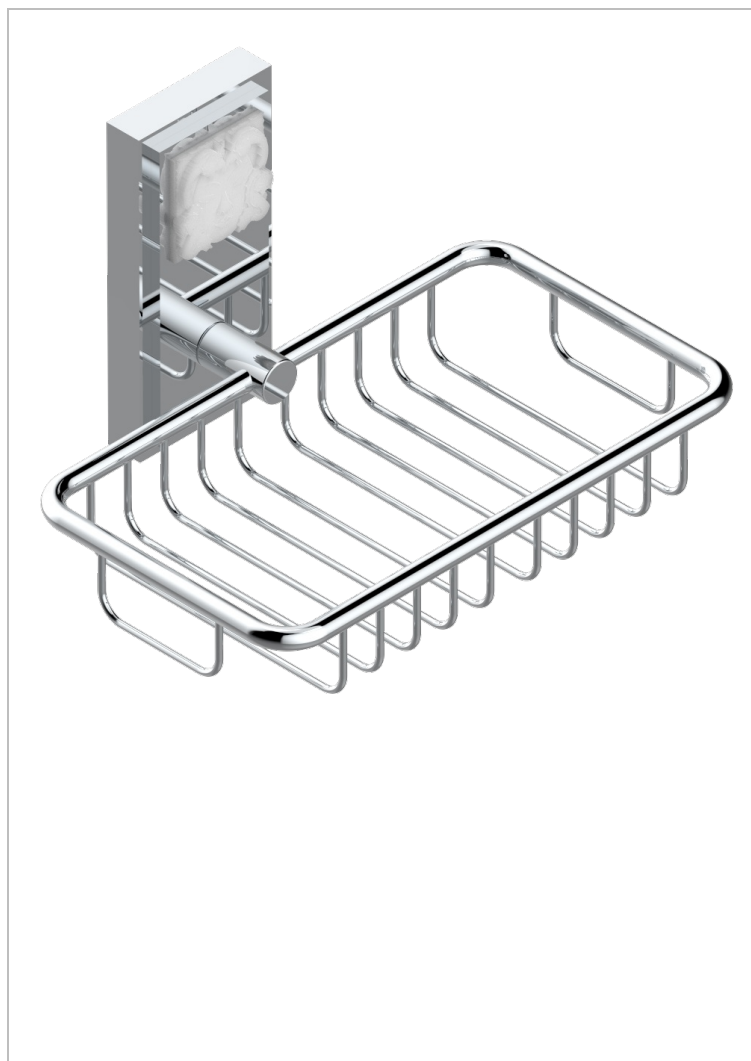

MASQUE DE FEMME LUNAIRE

A2R-620

Net soap dish with flange, 160 x 95 mm

THG[®]
PARIS

CHARACTERISTIC

- Masque de Femme Lunaire
- Net soap dish with flange, 160 x 95 mm

AVAILABLE FINITIONS

Black ceram - D30
Matt chrome - C02
Matt gold - F07
Matt nickel (color finish) - C01
Polished chrome (color finish) - A02
Polished chrome / Polished gold (color finish) - G02

Polished gold (color finish) - F01
Polished nickel - B01
Soft gold - F30
Soft matt gold - F31