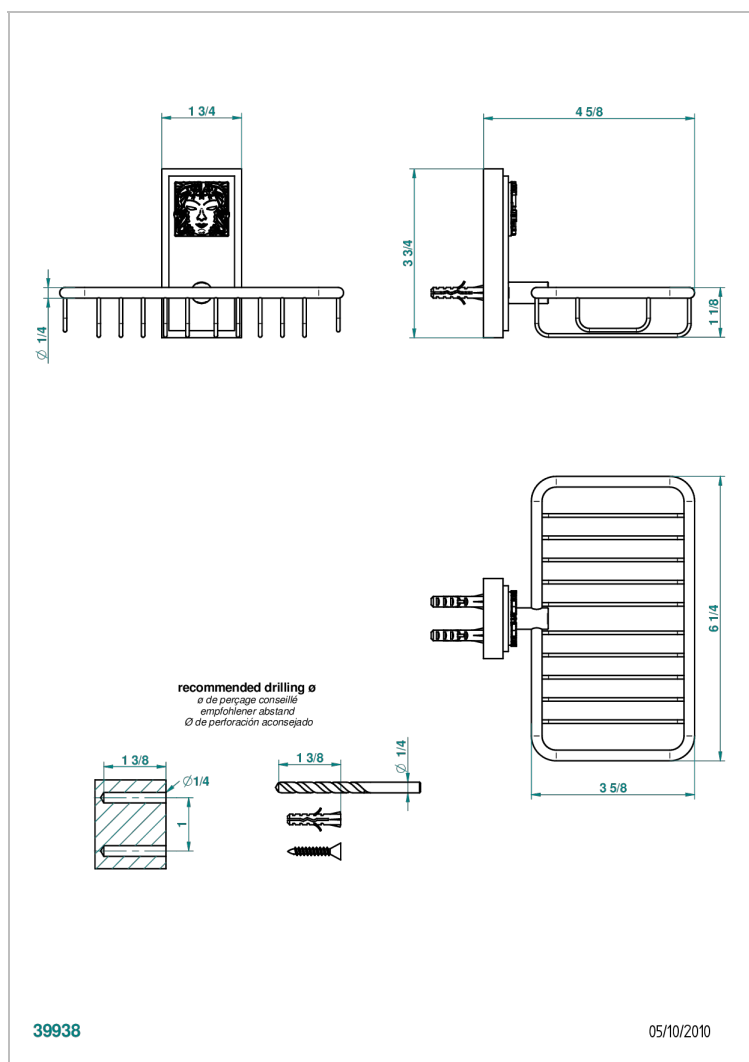

MASQUE DE FEMME LUNAIRE

A2R-620

Net soap dish with flange, 160 x 95 mm

THG[®]
PARIS

CHARACTERISTIC

- Masque de Femme Lunaire
- Net soap dish with flange, 160 x 95 mm

AVAILABLE FINITIONS

Black ceram - D30
Matt chrome - C02
Matt gold - F07
Matt nickel (color finish) - C01
Polished chrome (color finish) - A02
Polished chrome / Polished gold (color finish) - G02