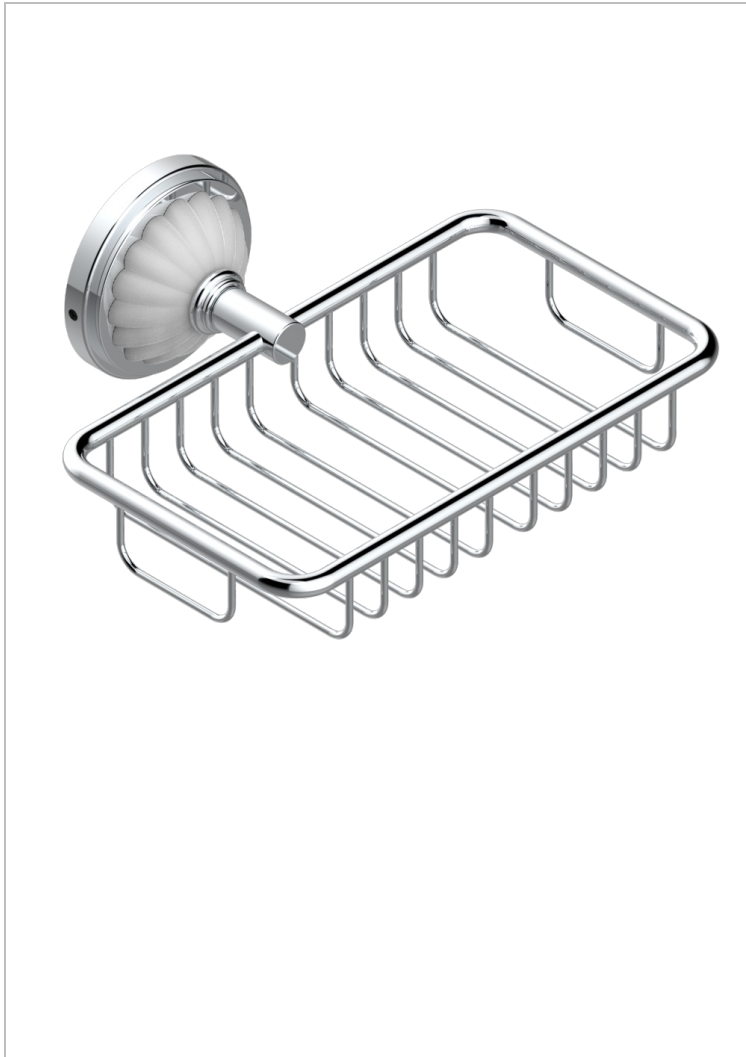

MANDARINE CLEAR CRYSTAL

U1D-620

Soap basket, wall mounted 6"1/4 x 3"5/8

THG[®]
PARIS

CHARACTERISTIC

- Mandarine Clear crystal
- Soap basket, wall mounted 6"1/4 x 3"5/8

AVAILABLE FINITIONS

Black ceram - D30
Blush PVD - H62
Brass color PVD - H49
Brown bronze color PVD - F33
Chrome polished - A02
Chrome polished / gold polished - G02

Copper antique matt, coated - H07
Gold color PVD - H52
Gold mat - F07
Gold polished - F01
Graphite PVD - H64
Light coated bronze - D01

Matt Umber PVD - H67
Matt blush PVD - H60
Matt brass color PVD - H50
Matt brown bronze color PVD - F34
Matt chrome (American satin) - C02
Matt gold color PVD - H53

Matt graphite PVD - H65
Matt nickel (American satin) - C01
Matt nickel color PVD - H56
Nickel antique / Sovereign - H28
Nickel color PVD - H55
Nickel polished - B01

Soft gold - F30
Soft matt gold - F31
Umber PVD - H66