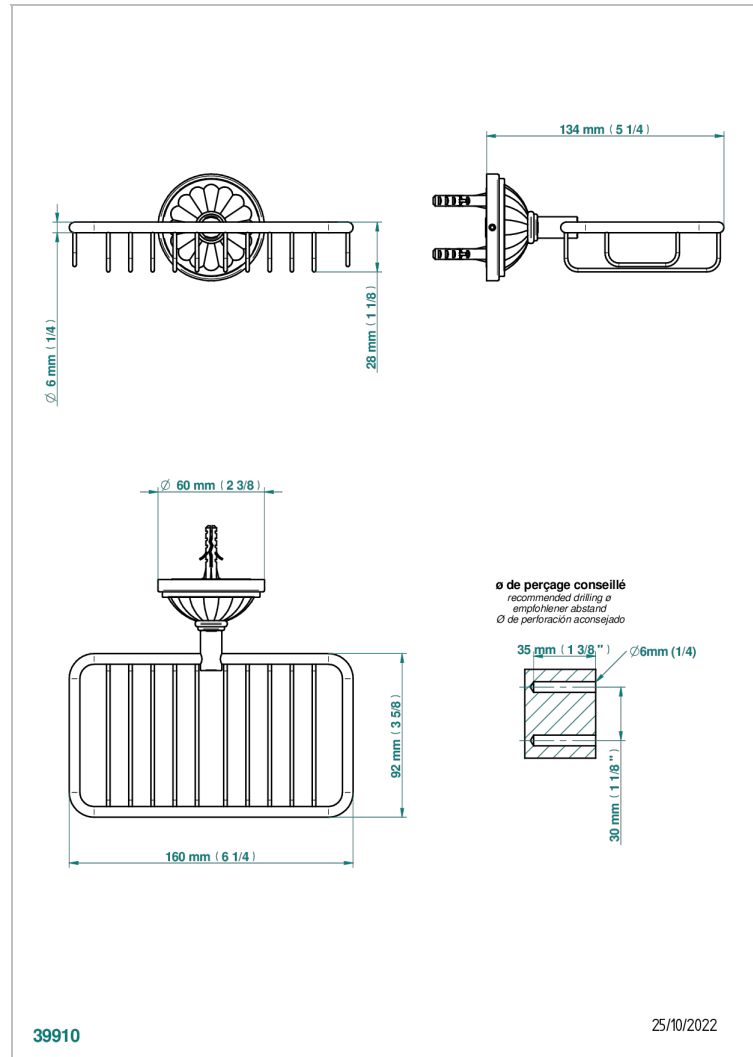

MANDARINE CLEAR CRYSTAL

U1D-620

Soap basket, wall mounted 6"1/4 x 3"5/8

THG[®]
PARIS

CHARACTERISTIC

- Mandarine Clear crystal
- Soap basket, wall mounted 6"1/4 x 3"5/8

AVAILABLE FINITIONS

Black ceram - D30
Blush PVD - H62
Brass color PVD - H49
Brown bronze color PVD - F33
Chrome polished - A02
Chrome polished / gold polished - G02

Copper antique matt, coated - H07
Gold color PVD - H52
Gold mat - F07
Gold polished - F01
Graphite PVD - H64
Light coated bronze - D01

Matt Umber PVD - H67
Matt blush PVD - H60
Matt brass color PVD - H50
Matt brown bronze color PVD - F34
Matt chrome (American satin) - C02
Matt gold color PVD - H53