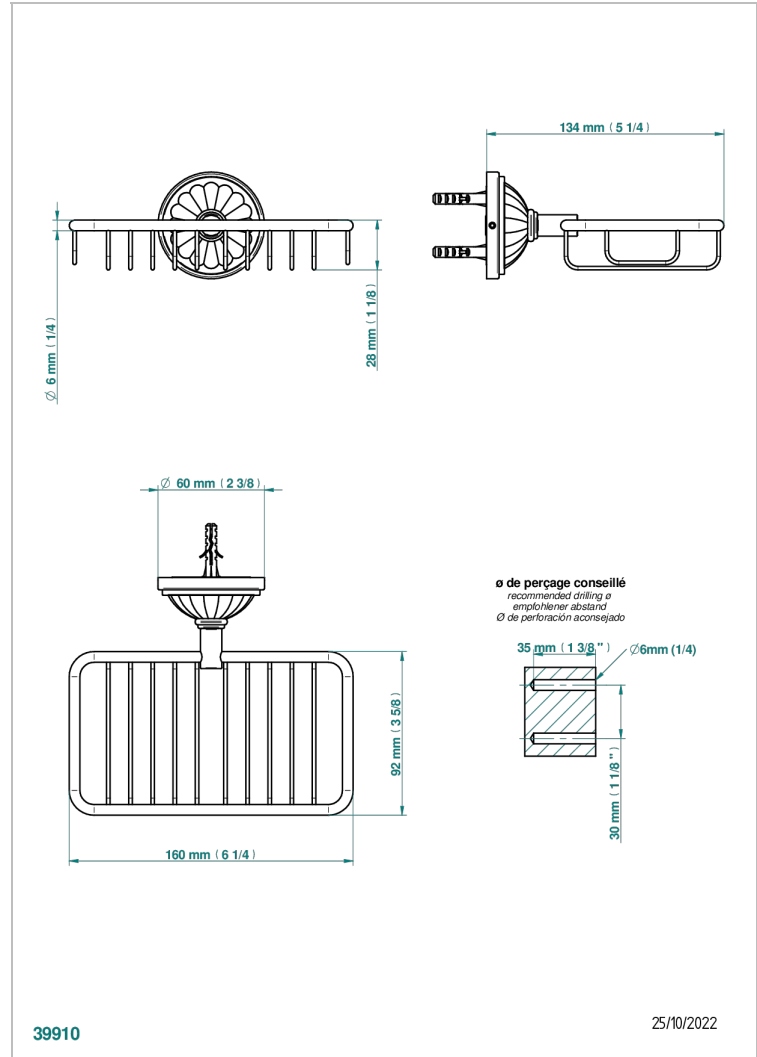

# MANDARINE CLEAR CRYSTAL

U1D-620

Net soap dish with flange, 160 x 95 mm

THG<sup>®</sup>  
PARIS

39910

25/10/2022

## CHARACTERISTIC

- Mandarin Clear crystal
- Net soap dish with flange, 160 x 95 mm