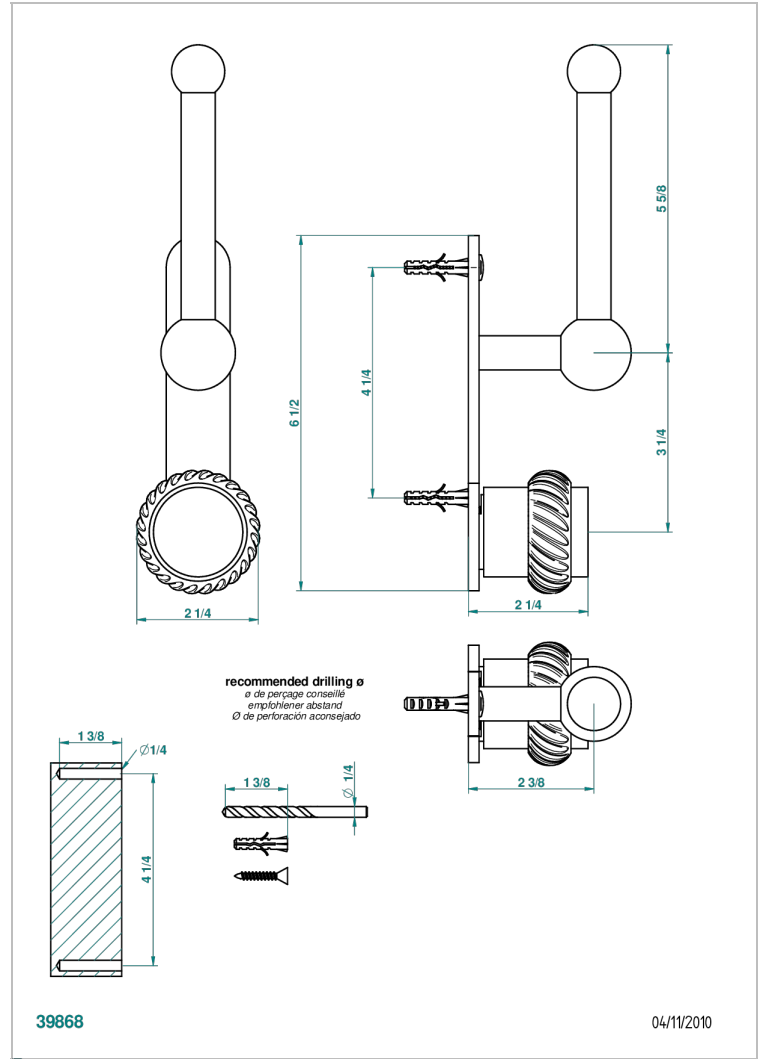

# DIPLOMATE ROPED RINGS

U4C-542

Reserve toilet paper holder

## CHARACTERISTIC

- Diplomate Roped rings
- Reserve toilet paper holder