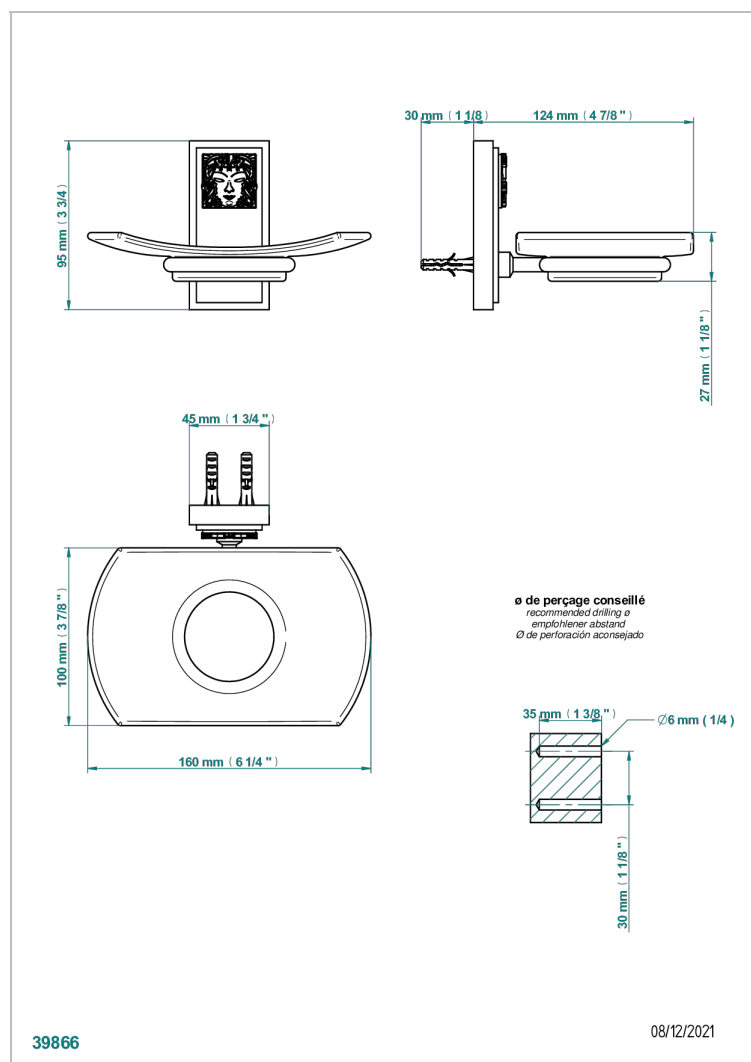

MASQUE DE FEMME SMOOTH METAL

A2U-500

Glass soap dish, wall mounted

CHARACTERISTIC

- Masque de Femme Smooth metal
- Glass soap dish, wall mounted

AVAILABLE FINITIONS

Black ceram - D30
Blush PVD - H62
Brass color PVD - H49
Brown bronze color PVD - F33
Chrome polished - A02
Chrome polished / gold polished - G02