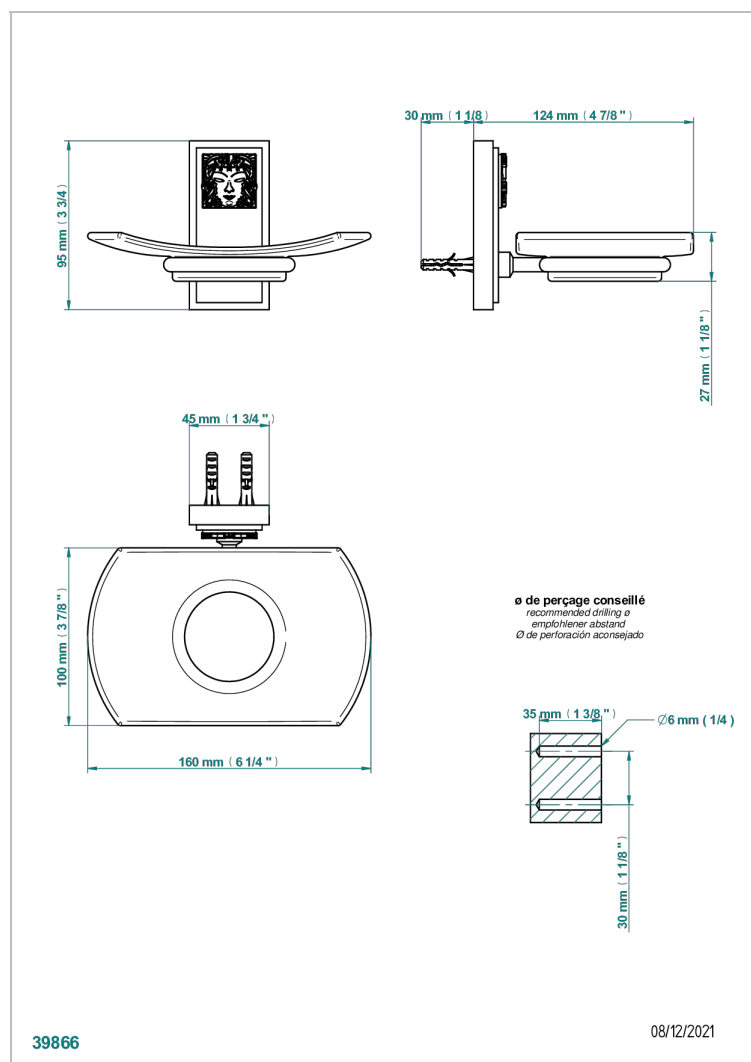

MASQUE DE FEMME SMOOTH METAL

A2U-500

Wall mounted glass soap dish

CHARACTERISTIC

- Masque de Femme Smooth metal
- Wall mounted glass soap dish

AVAILABLE FINITIONS

Antique nickel - H28
Black ceram - D30
Blush PVD - H62
Brass color PVD - H49
Brown bronze color PVD - F33
Gold color PVD - H52