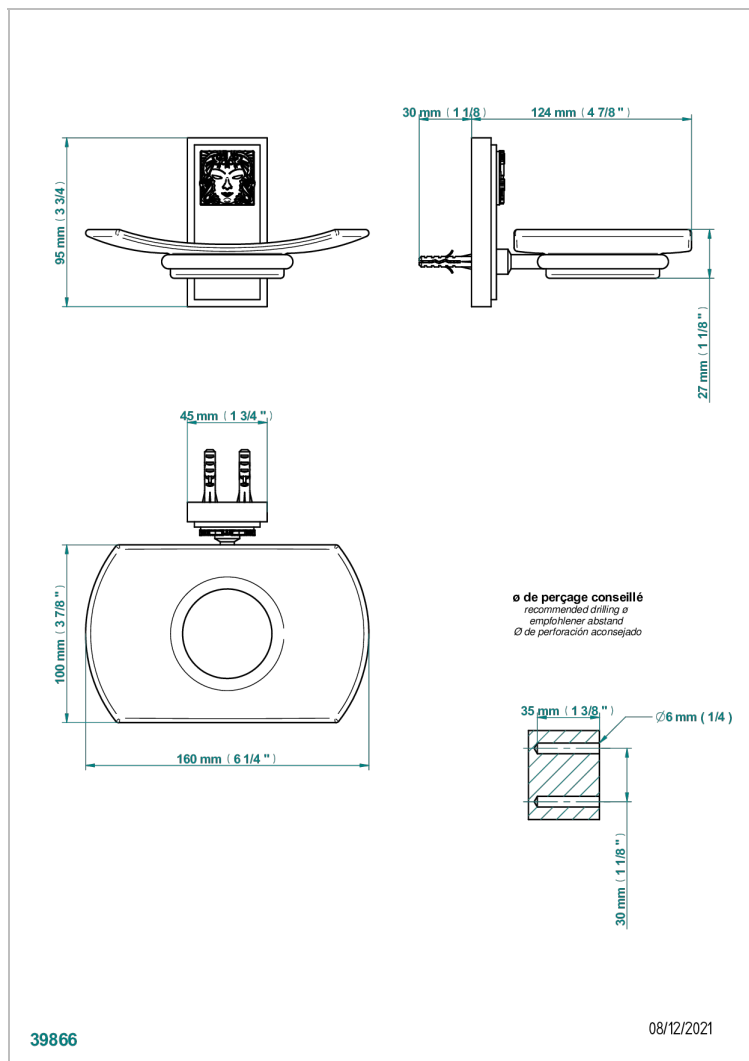

MASQUE DE FEMME SMOOTH METAL

A2U-500

Wall mounted glass soap dish

CHARACTERISTIC

- Masque de Femme Smooth metal
- Wall mounted glass soap dish

AVAILABLE FINITIONS

Antique nickel - H28
Black ceram - D30
Blush PVD - H62
Brass color PVD - H49
Brown bronze color PVD - F33
Gold color PVD - H52