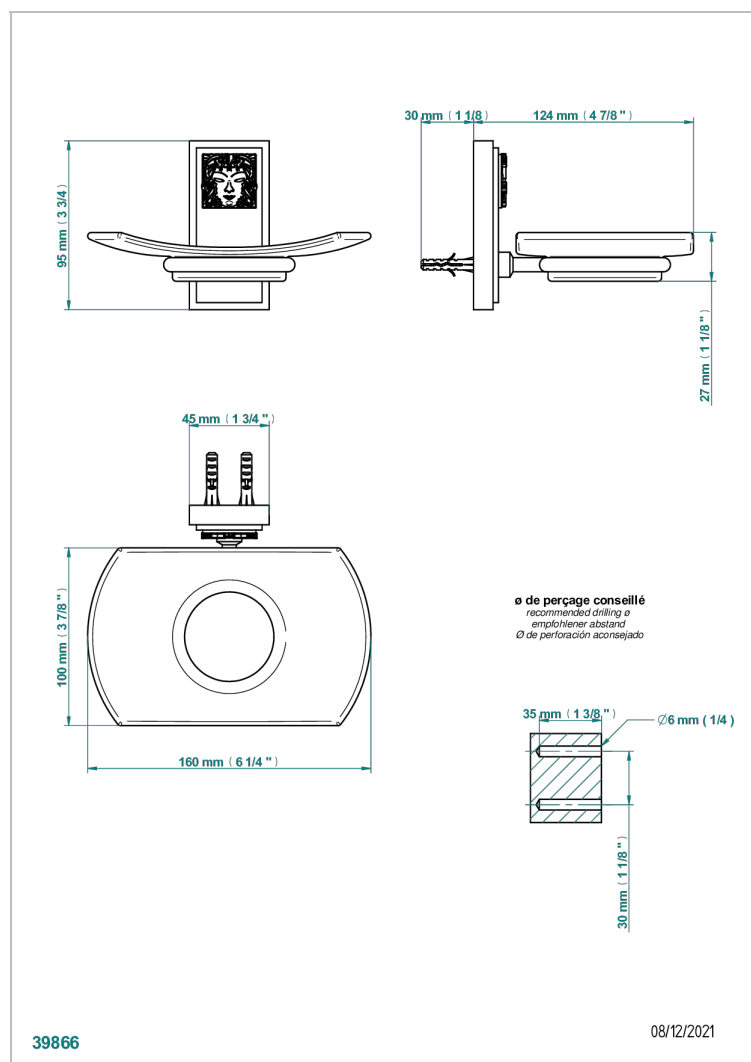

# MASQUE DE FEMME ENGRAVED METAL

A2T-500

Wall mounted glass soap dish

## CHARACTERISTIC

- Masque de Femme Engraved Metal
- Wall mounted glass soap dish