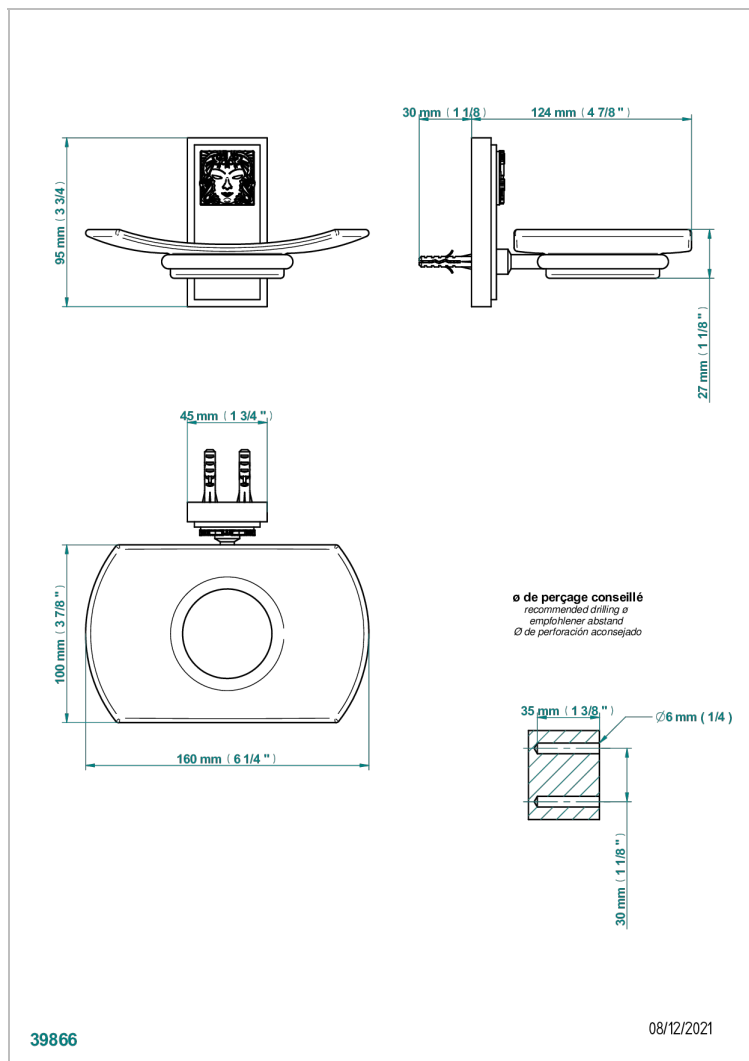

# MASQUE DE FEMME ENGRAVED METAL

A2T-500

Wall mounted glass soap dish

## CHARACTERISTIC

- Masque de Femme Engraved Metal
- Wall mounted glass soap dish