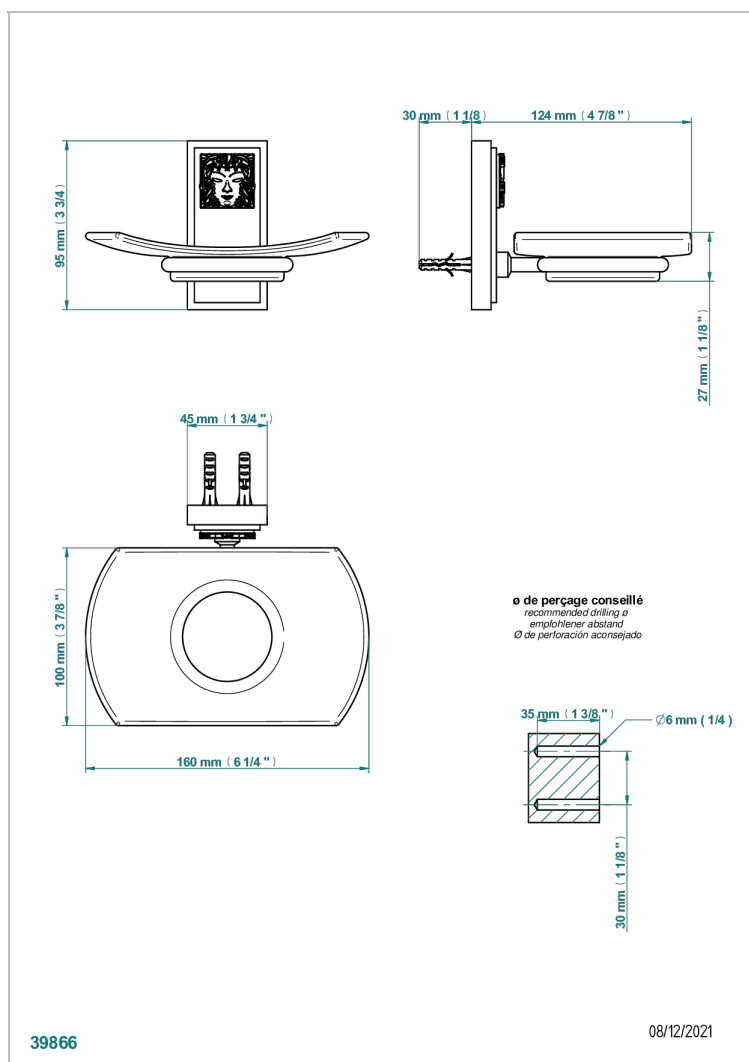

MASQUE DE FEMME ENGRAVED METAL

A2T-500

Wall mounted glass soap dish

CHARACTERISTIC

- Masque de Femme Engraved Metal
- Wall mounted glass soap dish

AVAILABLE FINITIONS

Antique nickel - H28
Black ceram - D30
Blush PVD - H62
Brass color PVD - H49
Brown bronze color PVD - F33
Gold color PVD - H52