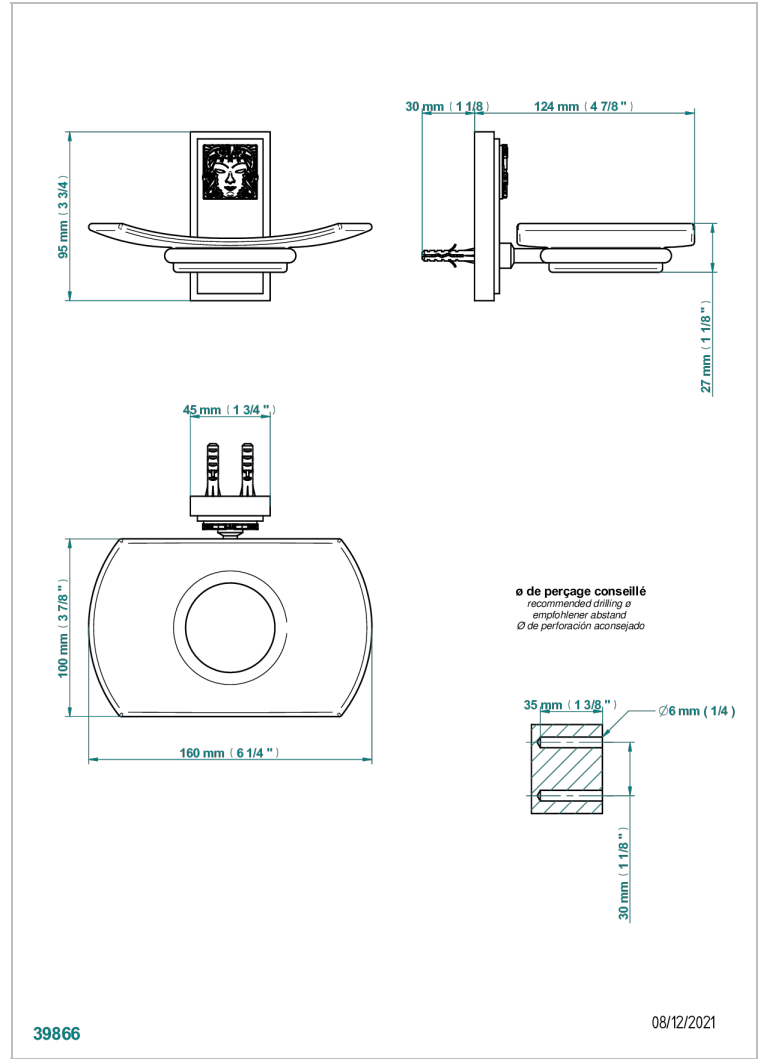

MASQUE DE FEMME SOLAIRE

A2S-500

Wall mounted glass soap dish

THG[®]
PARIS

CHARACTERISTIC

- Masque de Femme Solaire
- Wall mounted glass soap dish

AVAILABLE FINITIONS

Black ceram - D30
Matt chrome - C02
Matt gold - F07
Matt nickel (color finish) - C01
Polished chrome (color finish) - A02
Polished chrome / Polished gold (color finish) - G02