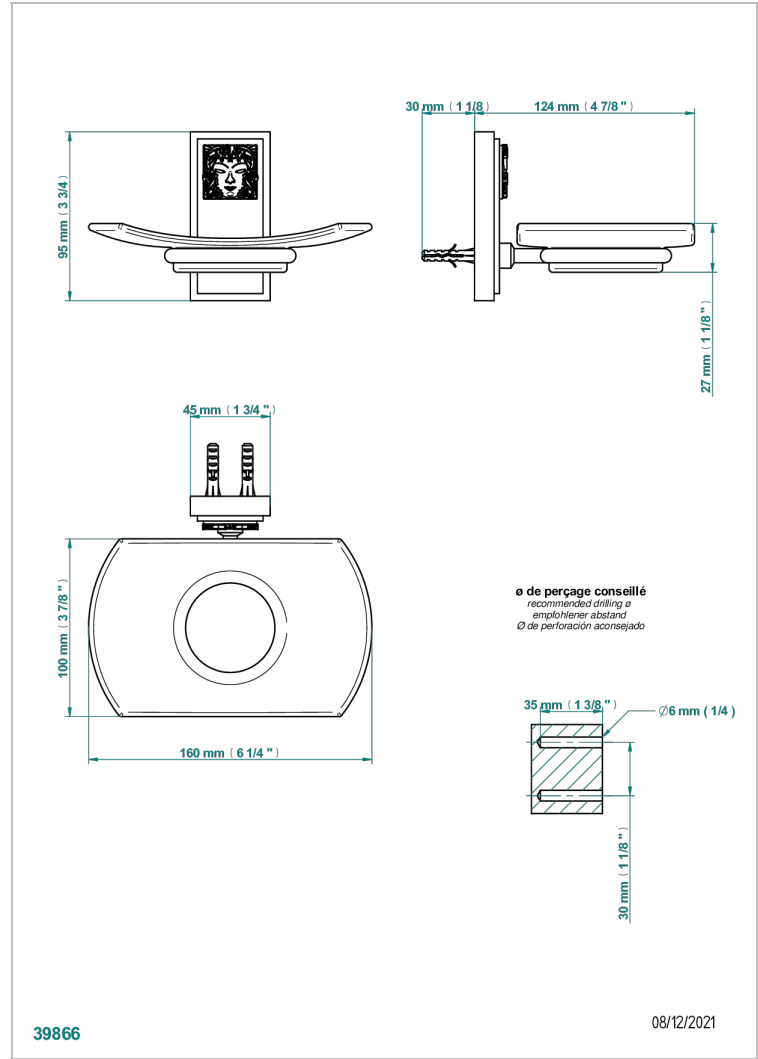

MASQUE DE FEMME SOLAIRE

A2S-500

Wall mounted glass soap dish

THG[®]
PARIS

CHARACTERISTIC

- Masque de Femme Solaire
- Wall mounted glass soap dish

AVAILABLE FINITIONS

- Black ceram - D30
- Matt chrome - C02
- Matt gold - F07
- Matt nickel (color finish) - C01
- Polished chrome (color finish) - A02
- Polished chrome / Polished gold (color finish) - G02