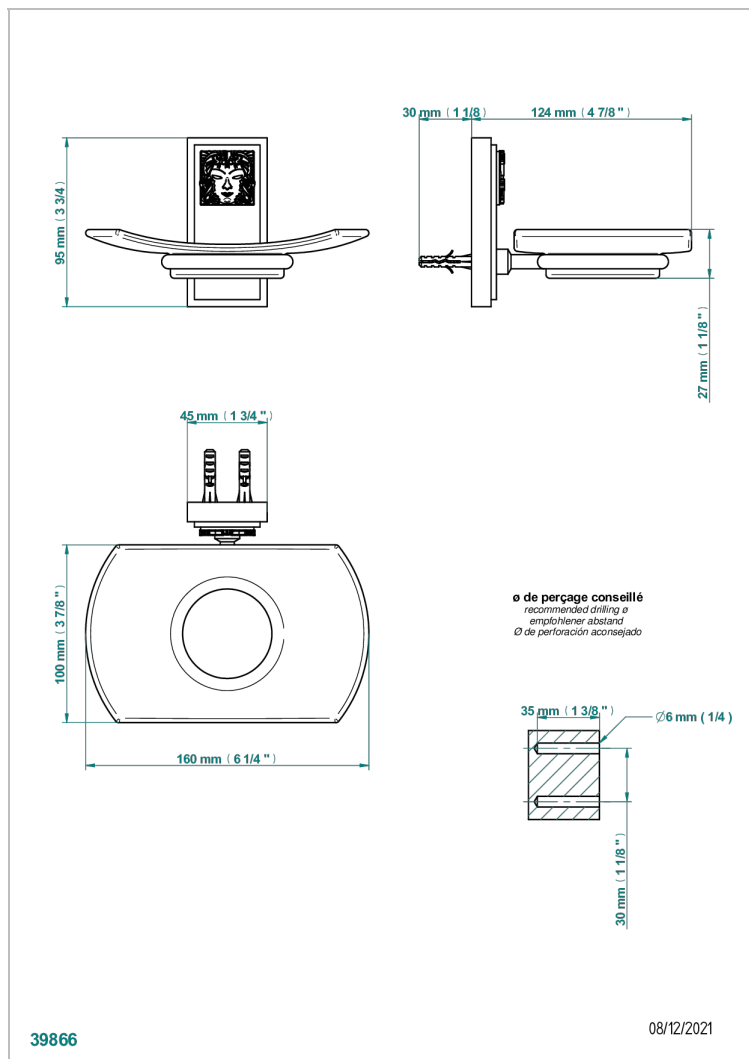

MASQUE DE FEMME LUNAIRE

A2R-500

Glass soap dish, wall mounted

THG[®]
PARIS

CHARACTERISTIC

- Masque de Femme Lunaire
- Glass soap dish, wall mounted

AVAILABLE FINITIONS

Black ceram - D30
Chrome polished - A02
Chrome polished / gold polished - G02
Gold mat - F07
Gold polished - F01
Matt chrome (American satin) - C02