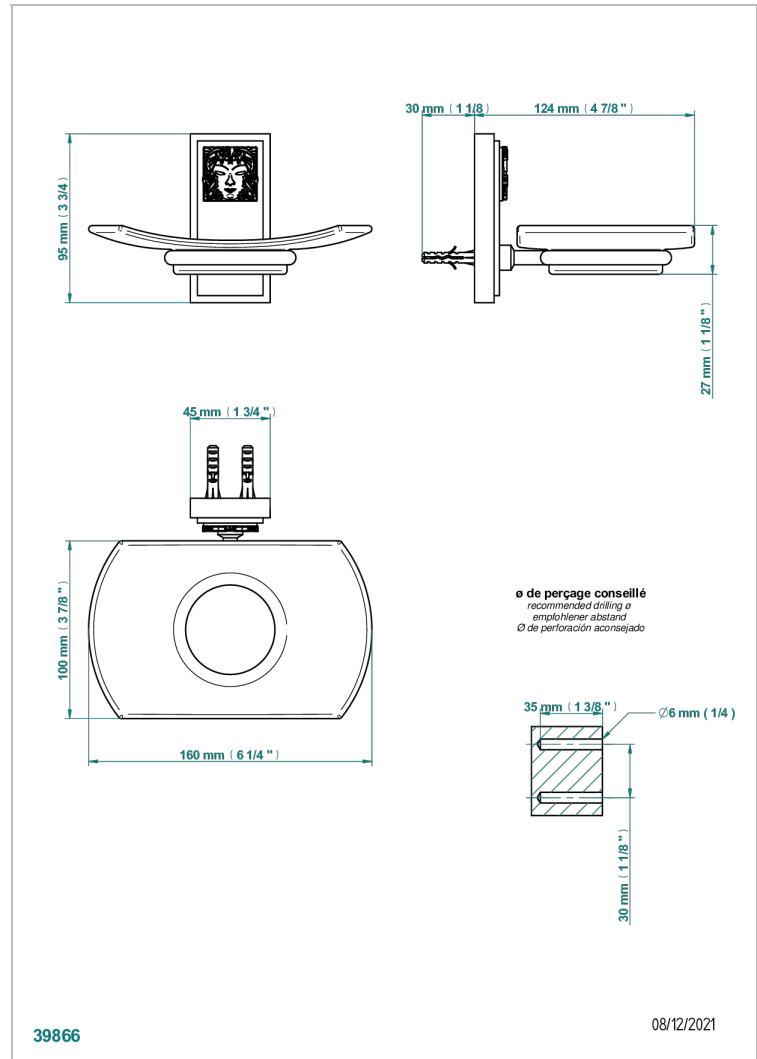

# MASQUE DE FEMME LUNAIRE

A2R-500

Wall mounted glass soap dish

THG<sup>®</sup>  
PARIS

## CHARACTERISTIC

- Masque de Femme Lunaire
- Wall mounted glass soap dish