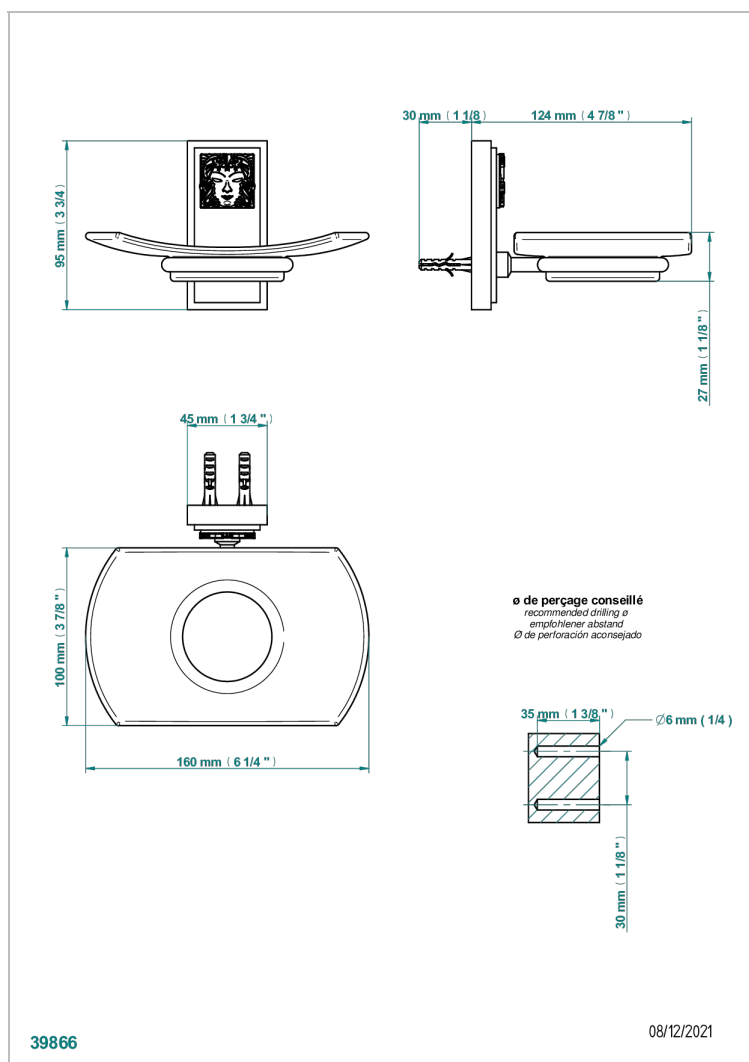

# MASQUE DE FEMME LUNAIRE

A2R-500

Wall mounted glass soap dish

THG<sup>®</sup>  
PARIS

## CHARACTERISTIC

- Masque de Femme Lunaire
- Wall mounted glass soap dish