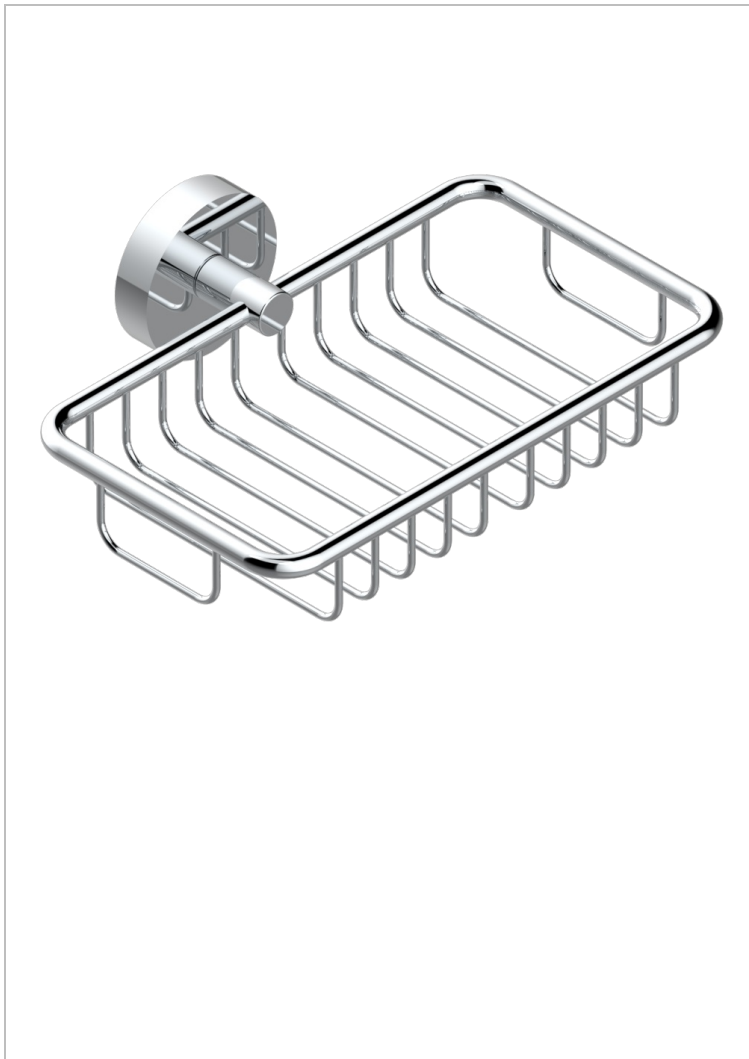

YOKO DELTA HOWLITE

G7W-620

Soap basket, wall mounted 6"1/4 x 3"5/8

CHARACTERISTIC

- Yoko Delta Howlite
- Soap basket, wall mounted 6"1/4 x 3"5/8

AVAILABLE FINITIONS

Black ceram - D30
Blush PVD - H62
Brass color PVD - H49
Brown bronze color PVD - F33
Chrome polished - A02
Gold color PVD - H52

Gold mat - F07
Gold polished - F01
Graphite PVD - H64
Light coated bronze - D01
Matt Umber PVD - H67
Matt blush PVD - H60

Matt brass color PVD - H50
Matt brown bronze color PVD - F34
Matt chrome (American satin) - C02
Matt gold color PVD - H53
Matt graphite PVD - H65
Matt nickel (American satin) - C01

Matt nickel color PVD - H56
Natural smoked Brass - A13
Nickel antique / Sovereign - H28
Nickel color PVD - H55
Nickel polished - B01
Soft gold - F30

Soft matt gold - F31
Umber PVD - H66