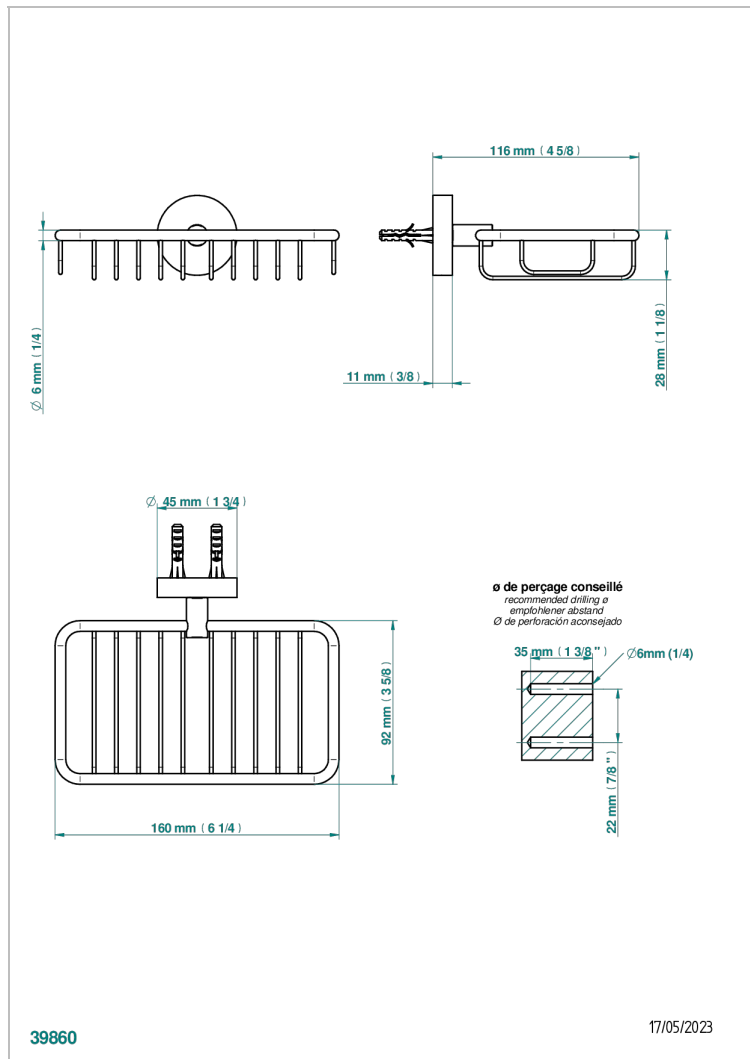

YOKO DELTA HOWLITE

G7W-620

Soap basket, wall mounted 6"1/4 x 3"5/8

CHARACTERISTIC

- Yoko Delta Howlite
- Soap basket, wall mounted 6"1/4 x 3"5/8

AVAILABLE FINITIONS

Black ceram - D30
Blush PVD - H62
Brass color PVD - H49
Brown bronze color PVD - F33
Chrome polished - A02
Gold color PVD - H52