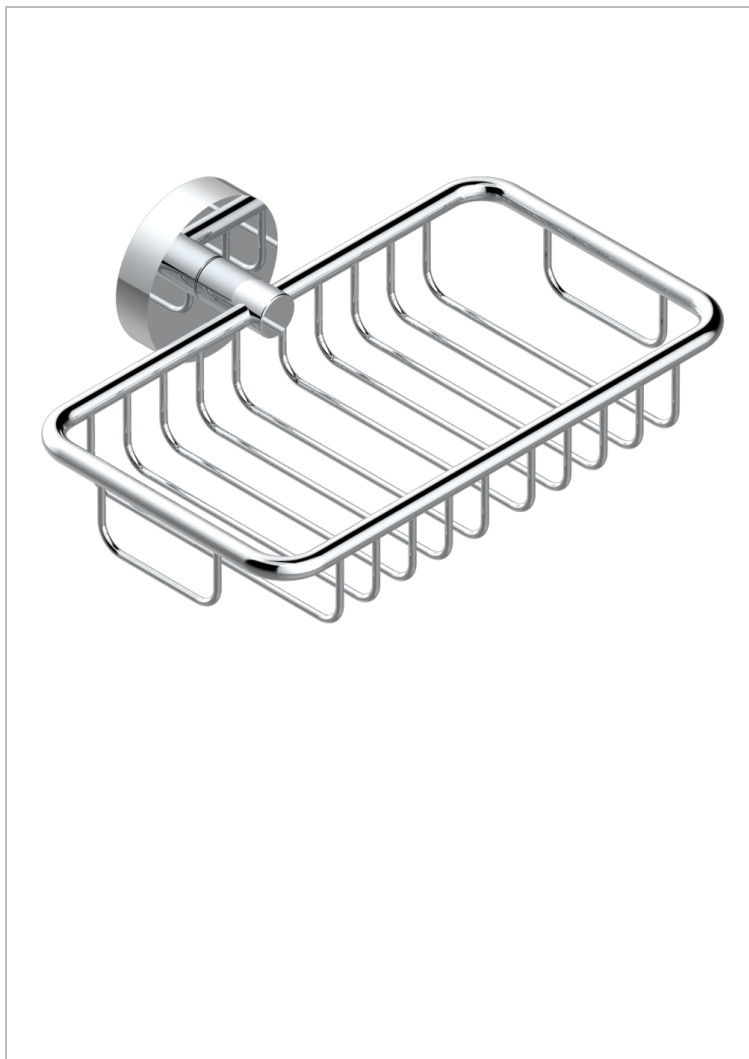

BELUGA WITH LEVER HANDLES

G1U-620

Soap basket, wall mounted 6"1/4 x 3"5/8

CHARACTERISTIC

- Beluga with lever handles
- Soap basket, wall mounted 6"1/4 x 3"5/8

AVAILABLE FINITIONS

Black ceram - D30
Blush PVD - H62
Brass color PVD - H49
Brown bronze color PVD - F33
Chrome polished - A02
Chrome polished / gold polished - G02

Copper antique matt, coated - H07
Gold color PVD - H52
Gold mat - F07
Gold polished - F01
Graphite PVD - H64
Light coated bronze - D01

Matt Umber PVD - H67
Matt blush PVD - H60
Matt brass color PVD - H50
Matt brown bronze color PVD - F34
Matt chrome (American satin) - C02
Matt gold color PVD - H53