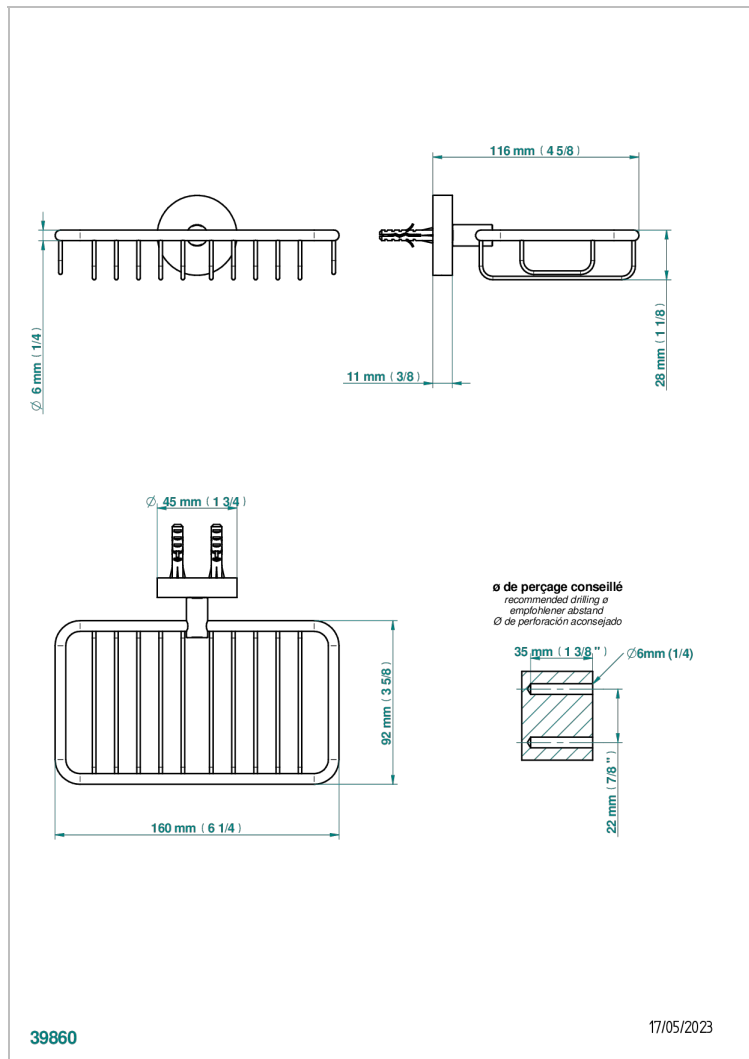

BELUGA WITH LEVER HANDLES

G1U-620

Soap basket, wall mounted 6"1/4 x 3"5/8

CHARACTERISTIC

- Beluga with lever handles
- Soap basket, wall mounted 6"1/4 x 3"5/8

AVAILABLE FINITIONS

Black ceram - D30
Blush PVD - H62
Brass color PVD - H49
Brown bronze color PVD - F33
Chrome polished - A02
Chrome polished / gold polished - G02