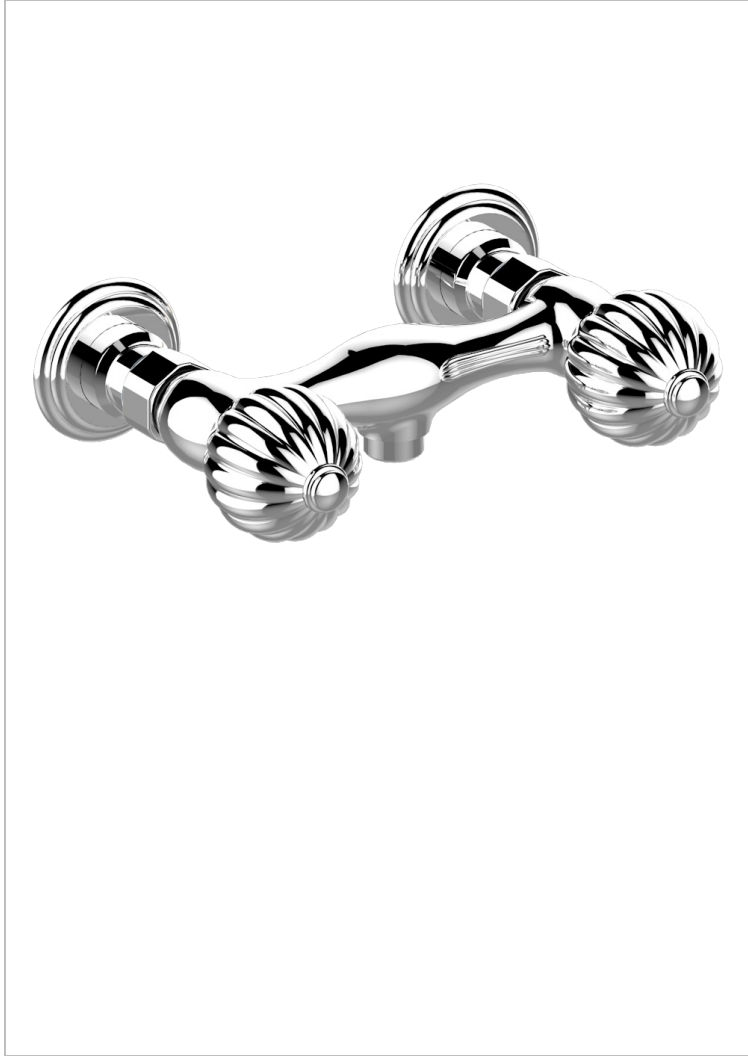

# MANDARINE METAL

U1A-64

Wall mounted shower mixer 1/2" - 150 mm centres - no hose

THG<sup>®</sup>  
PARIS

39765

27/09/2010

## CHARACTERISTIC

- ACS : 17ACCLY652
- NF : NF EN 200 - IA - Chrome

## AVAILABLE FINITIONS

Antique nickel - H28  
Black ceram - D30  
Blush PVD - H62  
Brass color PVD - H49  
Brown bronze color PVD - F33  
Gold color PVD - H52

Graphite PVD - H64  
Lacquered light bronze - D01  
Matt Umber PVD - H67  
Matt blush PVD - H60  
Matt brass color PVD - H50  
Matt brown bronze color PVD - F34