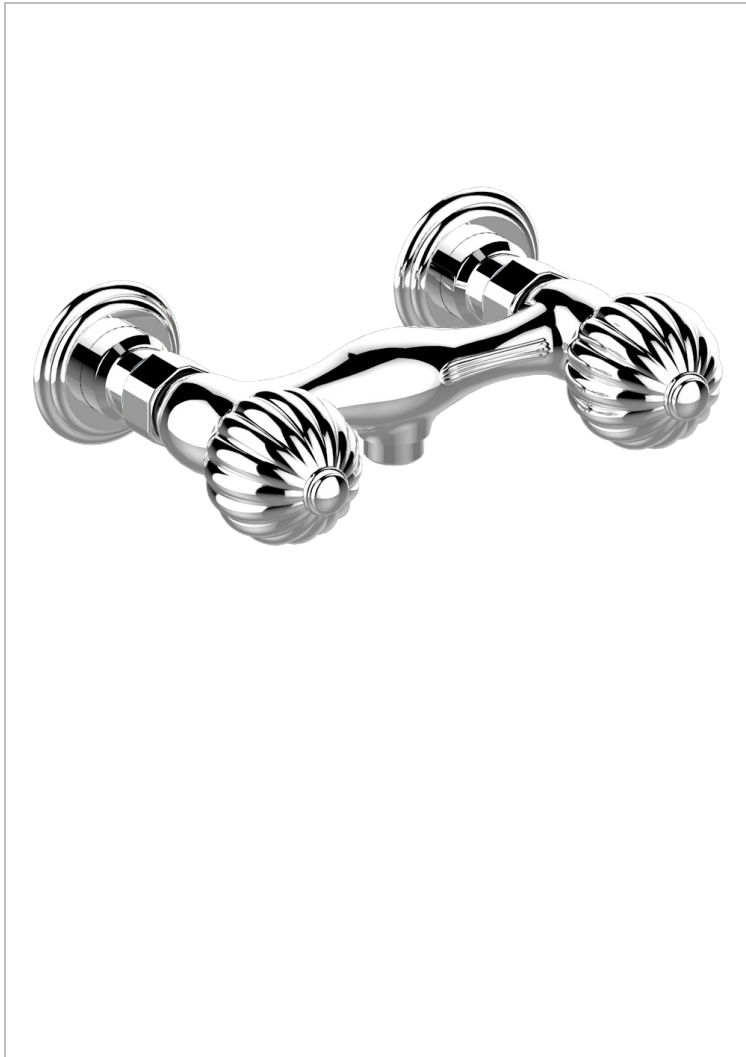

# MANDARINE METAL

U1A-64

Wall mounted shower mixer 1/2" - 150 mm centres - no hose

THG<sup>®</sup>  
PARIS

## CHARACTERISTIC

- ACS : 17ACCLY652
- NF : NF EN 200 - IA - Chrome

## AVAILABLE FINITIONS

Antique nickel - H28  
Black ceram - D30  
Blush PVD - H62  
Brass color PVD - H49  
Brown bronze color PVD - F33  
Gold color PVD - H52

Graphite PVD - H64  
Lacquered light bronze - D01  
Matt Umber PVD - H67  
Matt blush PVD - H60  
Matt brass color PVD - H50  
Matt brown bronze color PVD - F34