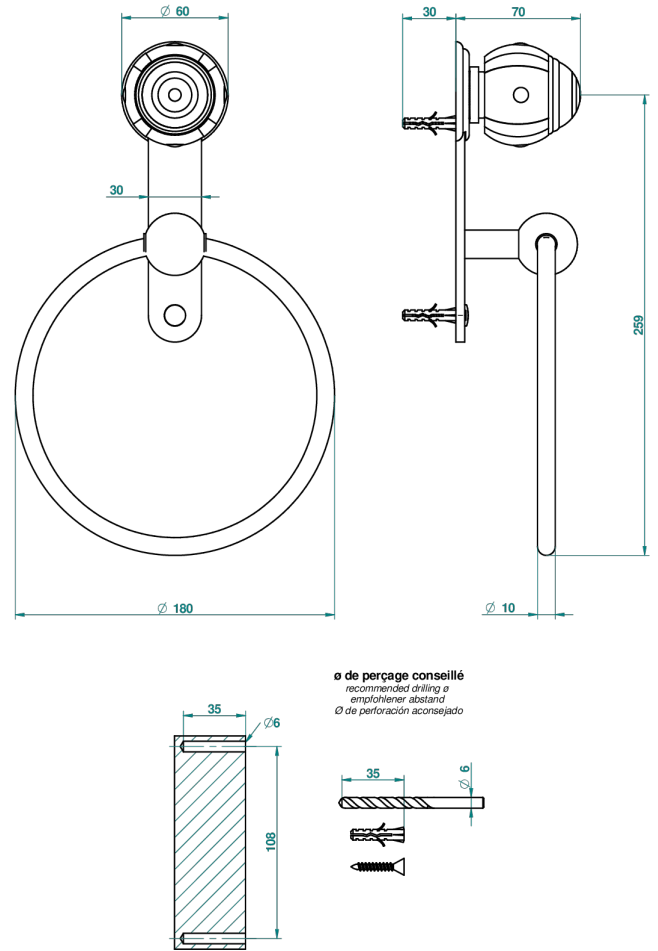

ITHAQUE PLATINUM DECOR

A7B-504N

Towel ring

THG[®]
PARIS

39746

23/09/2010

CHARACTERISTIC

- Ithaque Platinum decor
- Towel ring