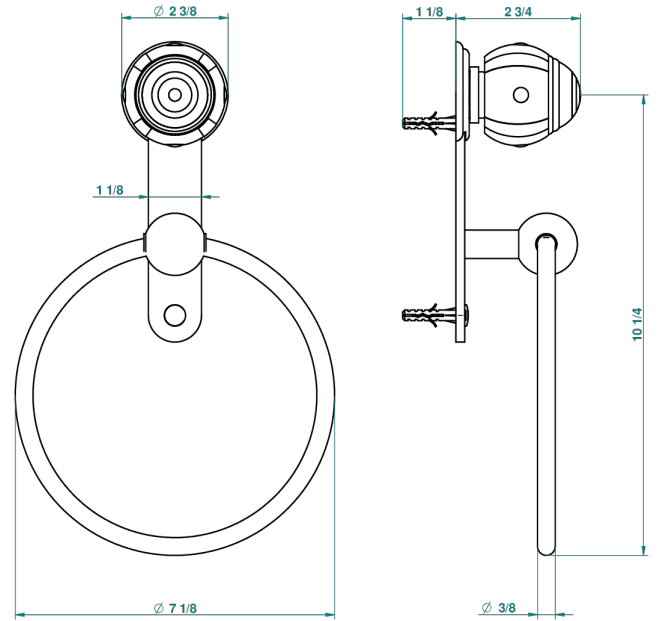

ITHAQUE PLATINUM DECOR

A7B-504N

Towel ring

39746

23/09/2010

CHARACTERISTIC

- Ithaque Platinum decor
- Towel ring

AVAILABLE FINITIONS

Black ceram - D30
Blush PVD - H62
Brass color PVD - H49
Brown bronze color PVD - F33
Chrome polished - A02
Chrome polished / gold polished - G02

Copper antique matt, coated - H07
Gold color PVD - H52
Gold mat - F07
Gold polished - F01
Graphite PVD - H64
Light coated bronze - D01

Matt Umber PVD - H67
Matt blush PVD - H60
Matt brass color PVD - H50
Matt brown bronze color PVD - F34
Matt chrome (American satin) - C02
Matt gold color PVD - H53

Matt graphite PVD - H65
Matt nickel (American satin) - C01
Matt nickel color PVD - H56
Nickel antique / Sovereign - H28
Nickel color PVD - H55
Nickel polished - B01

Soft gold - F30
Soft matt gold - F31
Umber PVD - H66