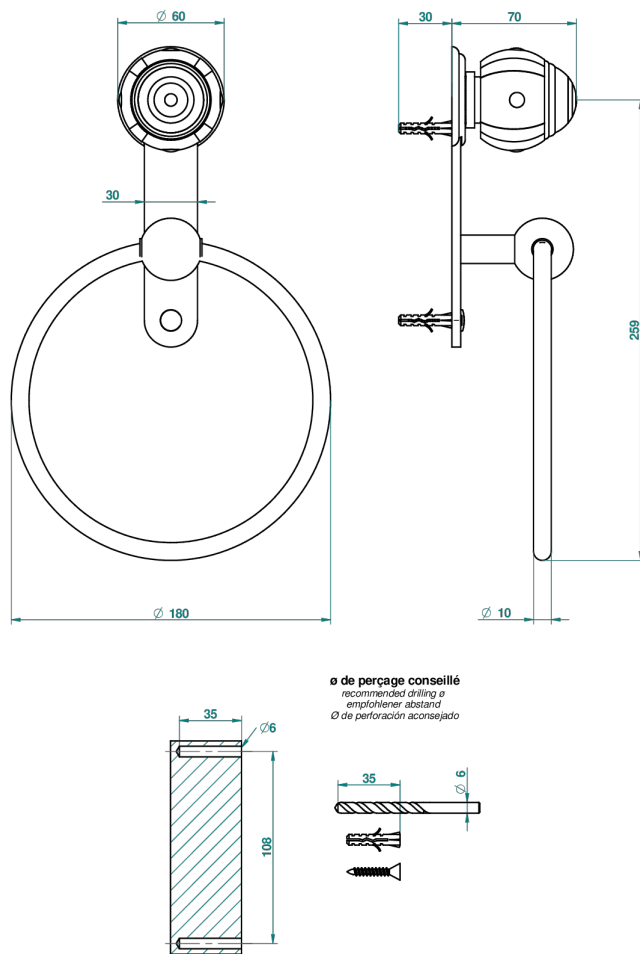

ITHAQUE PLATINUM DECOR

A7B-504N

Single towel ring

THG[®]
PARIS

39746

23/09/2010

CHARACTERISTIC

- Ithaque Platinum decor
- Single towel ring