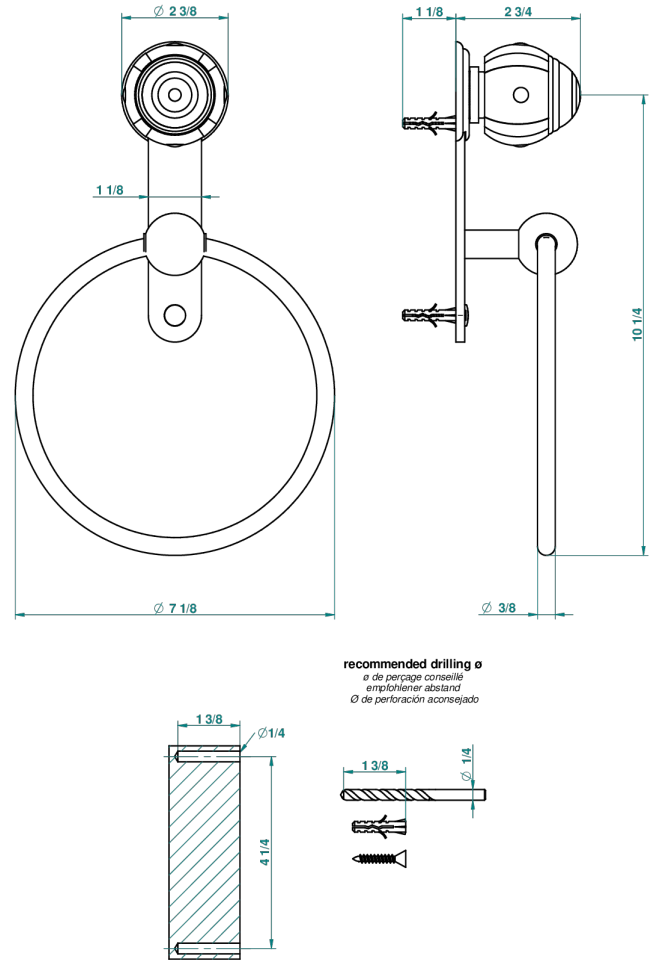

ITHAQUE PLATINUM DECOR

A7B-504N

Single towel ring

THG[®]
PARIS

39746

23/09/2010

CHARACTERISTIC

- Ithaque Platinum decor
- Single towel ring

AVAILABLE FINITIONS

Antique nickel - H28
Black ceram - D30
Blush PVD - H62
Brass color PVD - H49
Brown bronze color PVD - F33
Gold color PVD - H52

Graphite PVD - H64
Lacquered light bronze - D01
Matt Umber PVD - H67
Matt blush PVD - H60
Matt brass color PVD - H50
Matt brown bronze color PVD - F34