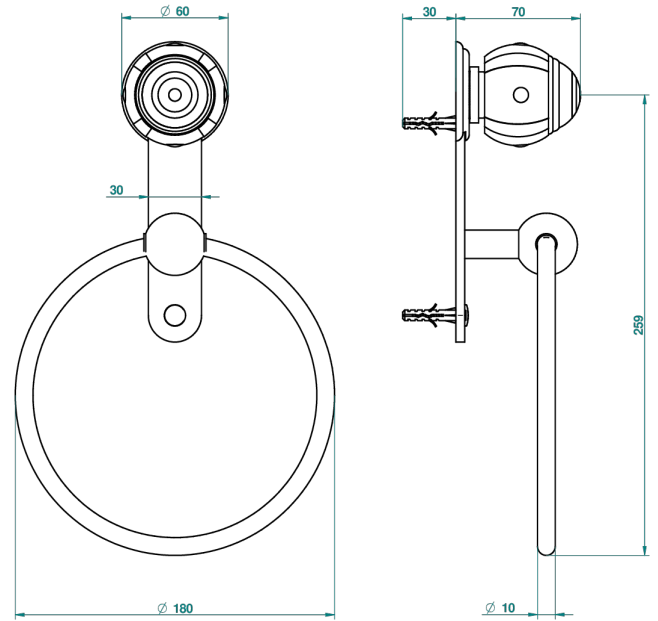

ITHAQUE PLATINUM DECOR

A7B-504N

Single towel ring

THG[®]
PARIS

39746

23/09/2010

CHARACTERISTIC

- Ithaque Platinum decor
- Single towel ring