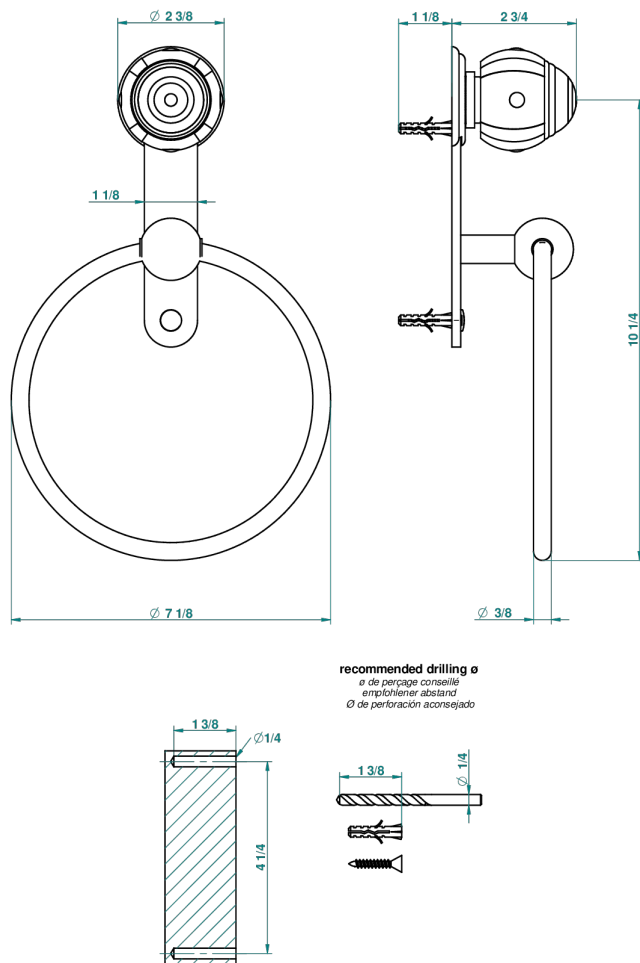

ITHAQUE PLATINUM DECOR

A7B-504N

Single towel ring

THG[®]
PARIS

39746

23/09/2010

CHARACTERISTIC

- Ithaque Platinum decor
- Single towel ring